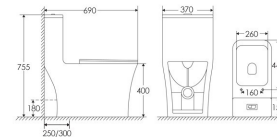

Drawing Unit: mm