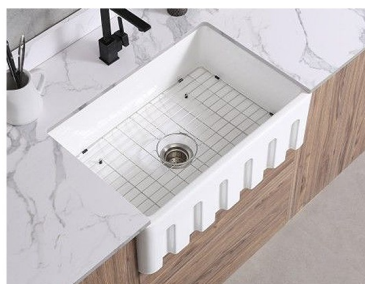

FA-3321W
Workstation kitchen sink
Style:33" Single bowl workstation sink
Size:832x527x254mm

FA-3321
Farmhouse kitchen sink
Style:33" Single bowl sink
Size:826x527x254mm

FA-3321D
Farmhouse kitchen sink
Style:33" Double bowl sink
Size:826x527x254mm

FB-3020
Farmhouse kitchen sink
Style:30" Single bowl sink
Size:756x502x254mm

FA-2419
Farmhouse kitchen sink
Style:24" Single bowl sink
Size:605x480x254mm

FB-3320
Farmhouse kitchen sink
Style:33" Single bowl sink
Size:826x502x254mm

FB-3320D
Farmhouse kitchen sink
Style:33'Double bowl sink
Size:832x502x254mm

FB-3020F
Farmhouse kitchen sink
Style:30'Single bowl sink
Size:756x502x254mm

FC-3018
Farmhouse kitchen sink
Style:30'Single bowl sink
Size:762x457x254mm