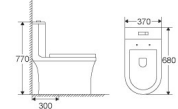

ML100

Siphonic One-piece Toilet
Size: 580x380x745mm
S-trap: 300mm roughing-in

ML114

Siphonic One-piece Toilet
Size: 690x370x770mm
S-trap: 300mm roughing-in

ML115

Siphonic One-piece Toilet
Size: 680x370x770mm
S-trap: 300mm roughing-in

ML101

Siphonic One-piece Toilet
Size: 780x470x680mm
S-trap: 300mm roughing-in

ML102

Siphonic One-piece Toilet
Size: 715x380x760mm
S-trap: 300mm roughing-in

ML130

Siphonic One-piece Toilet
Size: 700x380x720mm
S-trap: 300mm roughing-in