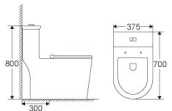

ML035

Siphonic One-piece Toilet
 Size: 700x380x740mm
 S-trap: 250mm roughing-in
 P-trap: 180mm roughing-in

ML057

Siphonic One-piece Toilet
 Size: 720x370x780mm
 S-trap: 300mm roughing-in

ML058

Washdown One-piece Toilet
 Size: 520x290x515mm
 S-trap: 200/300mm roughing-in

ML077

Siphonic One-piece Toilet
Size:650x365x760mm
S-trap:300mm roughing-in

ML079

Siphonic One-piece Toilet
Size:660x370x755mm
S-trap:300mm roughing-in

ML081

Siphonic One-piece Toilet
Size:700x375x800mm
S-trap:300mm roughing-in

ML086

Siphonic One-piece Toilet
Size:640x395x600mm
S-trap:300mm roughing-in

ML091

Siphonic One-piece Toilet
Size:690x370x800mm
S-trap:300mm roughing-in

ML094

Siphonic One-piece Toilet
Size:830x380x690mm
S-trap:300mm roughing-in