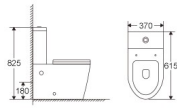

MT008

Washdown Two-Piece Toilet
 Size:670x390x815mm
 S-trap:250/300mm roughing-in
 P-trap:180mm roughing-in

MT011

Two-Piece Toilet
 Size:650x360x780mm
 S-trap:250mm roughing-in

MT012

Two-Piece Toilet
 Size:640x365x830mm
 S-trap:250mm roughing-in
 P-trap:180mm roughing-in

MT022

Washdown Two-Piece Toilet
 Size:700x380x790mm
 S-trap:250mm roughing-in
 P-trap:180mm roughing-in

MT028

Rimless Two-Piece Toilet
 Size:650x340x770mm
 S-trap:250mm roughing-in
 P-trap:180mm roughing-in

MT019

Two-Piece Toilet
 Size:615x370x825mm
 P-trap:180mm roughing-in

MT021

Two-Piece Toilet
 Size:760x370x770mm
 S-trap:250mm roughing-in
 P-trap:180mm roughing-in

MT029

Washdown Two-Piece Toilet
 Size:640x350x840mm
 S-trap:250mm roughing-in
 P-trap:180mm roughing-in