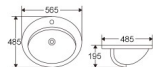

Above counter basin
Size:515x455x185mm
Under counter mouting

Above counter basin
Size:550x470x210mm
Under counter mouting

Above counter basin
Size:560x425x200mm
Under counter mouting

BC200

BATH TIME

Heal the tiredness of a day and welcome each new morning with a new look

This is not just a simple rinse, but a more comfortable moment

The design is more outstanding and the functions are more abundant, so that you can relax your body and mind during this pleasant time