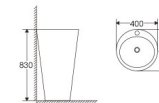

G1053

Floor mounted basin
Size:400x400x830mm
Installation:Fixing to wall with back

ML027

Siphonic One-piece Toilet
Size: 695x370x700mm
S-trap:300mm roughing-in

ML027

Siphonic One-piece Toilet
Size: 695x370x700mm
S-trap:300mm roughing-in