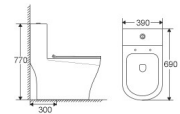

ML113

Siphonic One-piece Toilet
Size: 680x390x770mm
S-trap: 300mm roughing-in

ML845

Siphonic One-piece Toilet
Size: 700x390x580mm
S-trap: 300mm roughing-in

ML852

Siphonic One-piece Toilet
Size: 680x380x765mm
S-trap: 300mm roughing-in

UTMOST
ELEGANCE
CREATE
PERFECTION

ML106
One-Piece Toilet

Flushing System | Siphonic
Size | 690x390x770mm
S-trap | 300mm

ML106
Siphonic One-piece Toilet
Size:690x390x770mm
S-trap:300mm roughing-in

ML106
Siphonic One-piece Toilet
Size:690x390x770mm
S-trap:300mm roughing-in

ML106
Siphonic One-piece Toilet
Size:690x390x770mm
S-trap:300mm roughing-in

ML106
Siphonic One-piece Toilet
Size:690x390x770mm
S-trap:300mm roughing-in

ML106
Siphonic One-piece Toilet
Size:690x390x770mm
S-trap:300mm roughing-in