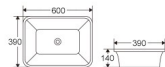

BA200

Art basin
Size:600x390x140mm
Above counter mouting