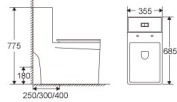

ML107

Siphonic One-piece Toilet
Size: 685x355x775mm
S-trap: 250/300/400mm roughing-in
P-trap: 180mm roughing-in