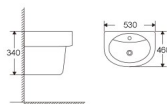

BT006

Hanging basin
Size:530x460x340mm
Installation:Wall Mounting