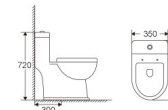

ML003

Siphonic One-piece Toilet
Size:715x410x715mm
S-trap:300mm roughing-in

ML004

Washdown One-piece Toilet
Size:710x370x660mm
S-trap:250/300mm roughing-in
P-trap:180mm roughing-in

ML006

Siphonic One-piece Toilet
Size:700x375x720mm
S-trap:300mm roughing-in

ML007

Siphonic One-piece Toilet
Size:630x350x720mm
S-trap:300mm roughing-in

ML008

Siphonic One-piece Toilet
Size:680x360x720mm
S-trap:300mm roughing-in

ML019

Siphonic One-piece Toilet
 Size: 740x400x760mm
 S-trap: 250/300mm roughing-in
 P-trap: 180mm roughing-in