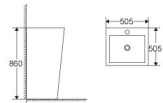

Floor mounted basin
Size:515x460x860mm
Installation:Fixing to wall with back

BD005