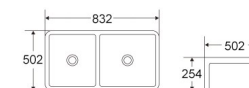

FB-3020F
Farmhouse kitchen sink
Style:30'Single bowl sink
Size:756x502x254mm