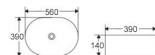

BA172

Art basin
Size:610x345x105mm
Above counter mouting

BA172

Art basin
Size:610x345x105mm
Above counter mouting

BA172

Art basin
Size:610x345x105mm
Above counter mouting

BA103

Art basin
Size:560x390x140mm
Above counter mouting