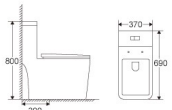

ML035

Siphonic One-piece Toilet
 Size: 700x380x740mm
 S-trap: 250mm roughing-in
 P-trap: 180mm roughing-in

ML057

Siphonic One-piece Toilet
 Size: 720x370x780mm
 S-trap: 300mm roughing-in

ML058

Washdown One-piece Toilet
 Size: 520x290x515mm
 S-trap: 200/300mm roughing-in

ML077

Siphonic One-piece Toilet
Size:650x365x760mm
S-trap:300mm roughing-in

ML079

Siphonic One-piece Toilet
Size:660x370x755mm
S-trap:300mm roughing-in

ML081

Siphonic One-piece Toilet
Size:700x375x800mm
S-trap:300mm roughing-in

ML086

Siphonic One-piece Toilet
Size:640x395x600mm
S-trap:300mm roughing-in

ML091

Siphonic One-piece Toilet
Size:690x370x800mm
S-trap:300mm roughing-in

ML094

Siphonic One-piece Toilet
Size:830x380x690mm
S-trap:300mm roughing-in