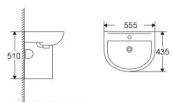

BT003

Hanging basin
Size:558x493x375mm
Installation:Wall Mounting

BT006

Hanging basin
Size:530x460x340mm
Installation:Wall Mounting

BT009

Hanging basin
Size:550x460x365mm
Installation:Wall Mounting

BT014

Hanging basin
Size:497x427x325mm
Installation:Wall Mounting

BT016

Hanging basin
Size:450x450x380mm
Installation:Wall Mounting

BT017

Hanging basin
Size:500x434x402mm
Installation:Wall Mounting

MH001

Hanging basin
Size:555x435x510mm
Installation:Wall Mounting

MH008

Hanging basin
Size:640x470x490mm
Installation:Wall Mounting