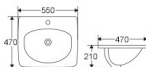

Above counter basin
Size:550x470x210mm
Under counter mouting

BC004