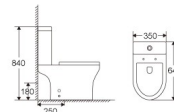

MT022

Washdown Two-Piece Toilet
 Size:700x380x790mm
 S-trap:250mm roughing-in
 P-trap:180mm roughing-in

MT028

Rimless Two-Piece Toilet
 Size:650x340x770mm
 S-trap:250mm roughing-in
 P-trap:180mm roughing-in

MT019

Two-Piece Toilet
 Size:615x370x825mm
 P-trap:180mm roughing-in

MT021

Two-Piece Toilet
 Size:760x370x770mm
 S-trap:250mm roughing-in
 P-trap:180mm roughing-in

MT029

Washdown Two-Piece Toilet
 Size:640x350x840mm
 S-trap:250mm roughing-in
 P-trap:180mm roughing-in

ED001

Washdown Two-Piece Toilet
 Size:650x410x570mm
 P-trap:180mm roughing-in

almanit RIMLESS DESIGN

In order to improve the health and cleanliness of toilets, we provide a solution to ensure high strength and high efficiency washing.