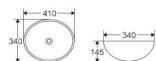

Traditional

almanit NEW

Sanitary dead corner

Rimless surfaces

BA005

Art basin
Size:410x340x145mm
Above counter mouting

BA005

Art basin
Size:410x340x145mm
Above counter mouting