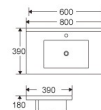

Cabinet basin
Above cabinet mounting
BH3960 Size:600x390x180
BH3980 Size:800x390x180