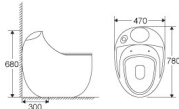

ML101

Siphonic One-piece Toilet
Size: 780x470x680mm
S-trap: 300mm roughing-in