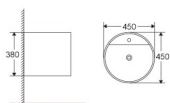

BT016

Hanging basin
Size:450x450x380mm
Installation:Wall Mounting