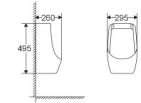

MP015

Floor mounted basin
Size:610x460x860mm
Installation:Fixing to wall with back

MP128

Floor mounted basin
Size:505x390x765mm
Installation:Fixing to wall with back

BU003

Urinal
Size:295x260x495mm
Installation:Wall Mounting