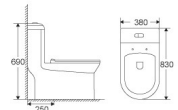

ML077

Siphonic One-piece Toilet
Size:650x365x760mm
S-trap:300mm roughing-in

ML079

Siphonic One-piece Toilet
Size:660x370x755mm
S-trap:300mm roughing-in

ML081

Siphonic One-piece Toilet
Size:700x375x800mm
S-trap:300mm roughing-in

ML086

Siphonic One-piece Toilet
Size:640x395x600mm
S-trap:300mm roughing-in

ML091

Siphonic One-piece Toilet
Size:690x370x800mm
S-trap:300mm roughing-in

ML094

Siphonic One-piece Toilet
Size:830x380x690mm
S-trap:300mm roughing-in

ML097

Siphonic One-piece Toilet
Size:720x390x650mm
S-trap:300mm roughing-in

ML098

Siphonic One-piece Toilet
Size:695x375x610mm
S-trap:300mm roughing-in

almanit CRYSTAL GLAZE
PREVENTION OF BACTERIA GROWTH

Ordinary Ceramic Glaze