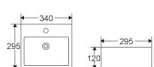

BA200

Art basin
Size:600x390x140mm
Above counter mouting

BA201

Art basin
Size:405x405x285mm
Above counter mouting

BA202

Art basin
Size:430x430x130mm
Above counter mouting

BA607

Art basin
Size:340x295x120mm
Above counter mouting