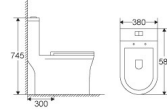

ML097

Siphonic One-piece Toilet
Size:720x390x650mm
S-trap:300mm roughing-in

ML098

Siphonic One-piece Toilet
Size:695x375x610mm
S-trap:300mm roughing-in

almanit CRYSTAL GLAZE
PREVENTION OF BACTERIA GROWTH

Ordinary Ceramic Glaze

ML100

Siphonic One-piece Toilet
Size: 580x380x745mm
S-trap: 300mm roughing-in

ML114

Siphonic One-piece Toilet
Size: 690x370x770mm
S-trap: 300mm roughing-in

ML115

Siphonic One-piece Toilet
Size: 680x370x770mm
S-trap: 300mm roughing-in