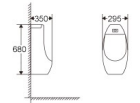

BU501

Urinal
Size:360x265x495mm
Installation:Wall Mounting

BU504

Urinal
Size:360x245x520mm
Installation:Wall Mounting

BU506

Urinal
Size:295x350x680mm
Installation:Wall Mounting

502

Art basin
Size:500x400x140mm
Above counter mouting