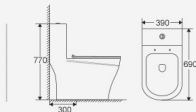

ML170

Siphonic One-piece Toilet
Size: 675x390x755mm
S-trap: 300mm roughing-in

ML190

Siphonic One-piece Toilet
Size: 650x380x765mm
S-trap: 300mm roughing-in

ML112

Siphonic One-piece Toilet
Size: 680x360x700mm
S-trap: 300mm roughing-in

ML113

Siphonic One-piece Toilet
Size: 680x390x770mm
S-trap: 300mm roughing-in

ML845

Siphonic One-piece Toilet
Size: 700x390x580mm
S-trap: 300mm roughing-in

ML852

Siphonic One-piece Toilet
Size: 680x380x765mm
S-trap: 300mm roughing-in

UTMOST
ELEGANCE
CREATE
PERFECTION

ML106
One-Piece Toilet

Flushing System | Siphonic
Size | 690x390x770mm
S-trap | 300mm

ML106
Siphonic One-piece Toilet
Size:690x390x770mm
S-trap:300mm roughing-in

ML106
Siphonic One-piece Toilet
Size:690x390x770mm
S-trap:300mm roughing-in