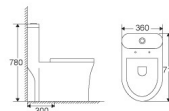

ML022

Siphonic One-piece Toilet
 Size: 730x395x660mm
 S-trap: 300mm roughing-in

ML024

Siphonic One-piece Toilet
 Size: 660x370x735mm
 S-trap: 300mm roughing-in

ML049

Washdown One-piece Toilet
 Size: 685x380x810mm
 S-trap: 250mm roughing-in
 P-trap: 180mm roughing-in

ML052

Washdown One-piece Toilet
 Size: 690x360x825mm
 S-trap: 250mm roughing-in
 P-trap: 180mm roughing-in

ML027

Siphonic One-piece Toilet
 Size: 695x370x700mm
 S-trap: 300mm roughing-in

ML030

Siphonic One-piece Toilet
 Size: 710x360x780mm
 S-trap: 300mm roughing-in

ML053

Siphonic One-piece Toilet
 Size: 750x425x770mm
 S-trap: 300mm roughing-in
 P-trap: 180mm roughing-in

ML056

Siphonic One-piece Toilet
 Size: 780x470x820mm
 S-trap: 300mm roughing-in

ML032

Siphonic One-piece Toilet
 Size: 655x390x780mm
 S-trap: 300mm roughing-in