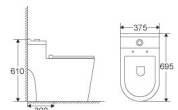

ML077

Siphonic One-piece Toilet
Size:650x365x760mm
S-trap:300mm roughing-in

ML079

Siphonic One-piece Toilet
Size:660x370x755mm
S-trap:300mm roughing-in

ML081

Siphonic One-piece Toilet
Size:700x375x800mm
S-trap:300mm roughing-in

ML086

Siphonic One-piece Toilet
Size:640x395x600mm
S-trap:300mm roughing-in

ML091

Siphonic One-piece Toilet
Size:690x370x800mm
S-trap:300mm roughing-in

ML094

Siphonic One-piece Toilet
Size:830x380x690mm
S-trap:300mm roughing-in

ML097

Siphonic One-piece Toilet
Size:720x390x650mm
S-trap:300mm roughing-in

ML098

Siphonic One-piece Toilet
Size:695x375x610mm
S-trap:300mm roughing-in

almanit CRYSTAL GLAZE
PREVENTION OF BACTERIA GROWTH

Ordinary Ceramic Glaze