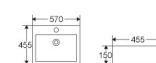

BA084

Art basin
Size:570x455x150mm
Above counter mouting