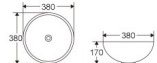

BA003

Art basin
Size:380x380x170mm
Above counter mouting