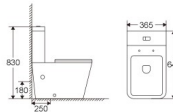

MT007F

Rimless washdown Two-Piece Toilet
 Size:635x380x785mm
 P-trap:180mm roughing-in

MT010

Two-Piece Toilet
 Size:620x365x820mm
 P-trap:180mm roughing-in

MT027

Washdown Two-Piece Toilet
 Size:640x380x760mm
 P-trap:180mm roughing-in

MT008

Washdown Two-Piece Toilet
 Size:670x390x815mm
 S-trap:250/300mm roughing-in
 P-trap:180mm roughing-in

MT011

Two-Piece Toilet
 Size:650x360x780mm
 S-trap:250mm roughing-in

MT012

Two-Piece Toilet
 Size:640x365x830mm
 S-trap:250mm roughing-in
 P-trap:180mm roughing-in

MT022

Washdown Two-Piece Toilet
 Size:700x380x790mm
 S-trap:250mm roughing-in
 P-trap:180mm roughing-in

MT028

Rimless Two-Piece Toilet
 Size:650x340x770mm
 S-trap:250mm roughing-in
 P-trap:180mm roughing-in