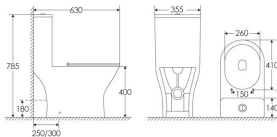

Material
Plywood

YS6802
BATHROOM CABINET

Size
Main cabinet: 780 x 470 x 480mm
Basin: 800 x 480 x 200mm

Material
Plywood

MODEL: ML065-01U

Technical Information

Product	One Piece Toilet
Item NO	ML065-01U
Product size	630×355×785mm
Color	White
Flushing system	Washdown Rimless
S-trap	250/300mm
P-trap	180mm

Product Display

Drawing Unit: mm

MODEL: ML063-01U

Technical Information

Product	One Piece Toilet
Item NO	ML063-01U
Product size	710×375×750mm
Color	White
Flushing system	Washdown Rimless
S-trap	250/300mm
P-trap	180mm