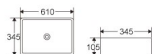

BA172

Art basin
Size:610x345x105mm
Above counter mouting