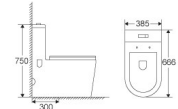

ML100

Siphonic One-piece Toilet
Size: 580x380x745mm
S-trap: 300mm roughing-in

ML114

Siphonic One-piece Toilet
Size: 690x370x770mm
S-trap: 300mm roughing-in

ML115

Siphonic One-piece Toilet
Size: 680x370x770mm
S-trap: 300mm roughing-in

ML101

Siphonic One-piece Toilet
Size: 780x470x680mm
S-trap: 300mm roughing-in

ML102

Siphonic One-piece Toilet
Size: 715x380x760mm
S-trap: 300mm roughing-in

ML130

Siphonic One-piece Toilet
Size: 700x380x720mm
S-trap: 300mm roughing-in

ML150

Siphonic One-piece Toilet
Size: 666x385x700mm
S-trap: 300mm roughing-in

ML103

Siphonic One-piece Toilet
Size: 690x390x730mm
S-trap: 300mm roughing-in

ML111

Siphonic One-piece Toilet
Size: 700x390x760mm
S-trap: 300mm roughing-in