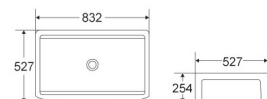

FA-3321
Farmhouse kitchen sink
Style:33" Single bowl sink
Size:826x527x254mm