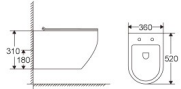

BF020

Wall-hung toilet
Flushing System: Rimless
Size: 520x360x365mm
P-trap: 180mm roughing-in
Installation: Wall Mounting

8110

Wall Hung Toilet

BF014

Wall-hung toilet
Flushing System: Rimless
Size: 520x360x310mm
P-trap: 180mm roughing-in
Installation: Wall Mounting