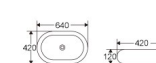

BA104

Art basin
Size:640x420x120mm
Above counter mouting