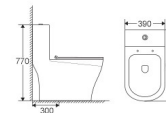

ML113

Siphonic One-piece Toilet
Size: 680x390x770mm
S-trap: 300mm roughing-in

ML845

Siphonic One-piece Toilet
Size: 700x390x580mm
S-trap: 300mm roughing-in

ML852

Siphonic One-piece Toilet
Size: 680x380x765mm
S-trap: 300mm roughing-in

UTMOST
ELEGANCE
CREATE
PERFECTION

ML106
One-Piece Toilet

Flushing System | Siphonic
Size | 690x390x770mm
S-trap | 300mm

ML106
Siphonic One-piece Toilet
Size:690x390x770mm
S-trap:300mm roughing-in

ML106
Siphonic One-piece Toilet
Size:690x390x770mm
S-trap:300mm roughing-in

ML106
Siphonic One-piece Toilet
Size:690x390x770mm
S-trap:300mm roughing-in

ML106
Siphonic One-piece Toilet
Size:690x390x770mm
S-trap:300mm roughing-in

ML106
Siphonic One-piece Toilet
Size:690x390x770mm
S-trap:300mm roughing-in