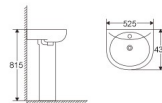

BD005

Floor mounted basin
Size:540x390x830mm
Installation:Fixing to wall with back

MP003

Floor mounted basin
Size:490x410x850mm
Installation:Fixing to wall with back

MP007

Floor mounted basin
Size:525x430x815mm
Installation:Fixing to wall with back