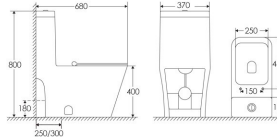

Drawing Unit: mm