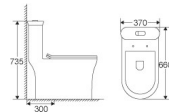

ML007

Siphonic One-piece Toilet
Size:630x350x720mm
S-trap:300mm roughing-in

ML008

Siphonic One-piece Toilet
Size:680x360x720mm
S-trap:300mm roughing-in

ML019

Siphonic One-piece Toilet
 Size: 740x400x760mm
 S-trap: 250/300mm roughing-in
 P-trap: 180mm roughing-in

ML021

Siphonic One-piece Toilet
 Size: 645x355x735mm
 S-trap: 300mm roughing-in

ML036

Washdown One-piece Toilet
 Size: 645x355x735mm
 S-trap: 100/250mm roughing-in
 P-trap: 180mm roughing-in

ML045

Siphonic One-piece Toilet
 Size: 710x370x740mm
 S-trap: 300mm roughing-in

ML022

Siphonic One-piece Toilet
 Size: 730x395x660mm
 S-trap: 300mm roughing-in

ML024

Siphonic One-piece Toilet
 Size: 660x370x735mm
 S-trap: 300mm roughing-in

ML049

Washdown One-piece Toilet
 Size: 685x380x810mm
 S-trap: 250mm roughing-in
 P-trap: 180mm roughing-in