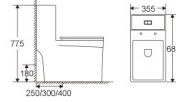

ML106
Siphonic One-piece Toilet
Size:690x390x770mm
S-trap:300mm roughing-in

ML106
Siphonic One-piece Toilet
Size:690x390x770mm
S-trap:300mm roughing-in

ML106
Siphonic One-piece Toilet
Size:690x390x770mm
S-trap:300mm roughing-in

ML107

Siphonic One-piece Toilet
 Size: 685x355x775mm
 S-trap: 250/300/400mm roughing-in
 P-trap: 180mm roughing-in

ML107

Siphonic One-piece Toilet
 Size: 685x355x775mm
 S-trap: 250/300/400mm roughing-in
 P-trap: 180mm roughing-in