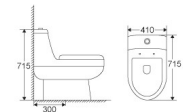

SLIM DESIGN

ML112-01U

HN001

Tornado flushing One-piece Toilet
Size:660x340x670mm
S-trap:300mm roughing-in

HN002

Siphonic One-piece Toilet
Size:730x385x650mm
S-trap:300mm roughing-in

HN003

Siphonic One-piece Toilet
Size:680x410x580mm
S-trap:300mm roughing-in

ML003

Siphonic One-piece Toilet
Size:715x410x715mm
S-trap:300mm roughing-in

ML004

Washdown One-piece Toilet
Size:710x370x660mm
S-trap:250/300mm roughing-in
P-trap:180mm roughing-in

ML006

Siphonic One-piece Toilet
Size:700x375x720mm
S-trap:300mm roughing-in