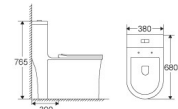

ML170

Siphonic One-piece Toilet
Size: 675x390x755mm
S-trap: 300mm roughing-in

ML190

Siphonic One-piece Toilet
Size: 650x380x765mm
S-trap: 300mm roughing-in

ML112

Siphonic One-piece Toilet
Size: 680x360x700mm
S-trap: 300mm roughing-in

ML113

Siphonic One-piece Toilet
Size: 680x390x770mm
S-trap: 300mm roughing-in

ML845

Siphonic One-piece Toilet
Size: 700x390x580mm
S-trap: 300mm roughing-in

ML852

Siphonic One-piece Toilet
Size: 680x380x765mm
S-trap: 300mm roughing-in

UTMOST
ELEGANCE
CREATE
PERFECTION

ML106
One-Piece Toilet

Flushing System | Siphonic
Size | 690x390x770mm
S-trap | 300mm

ML106
Siphonic One-piece Toilet
Size:690x390x770mm
S-trap:300mm roughing-in

ML106
Siphonic One-piece Toilet
Size:690x390x770mm
S-trap:300mm roughing-in

ML106
Siphonic One-piece Toilet
Size:690x390x770mm
S-trap:300mm roughing-in

ML106
Siphonic One-piece Toilet
Size:690x390x770mm
S-trap:300mm roughing-in

ML106
Siphonic One-piece Toilet
Size:690x390x770mm
S-trap:300mm roughing-in