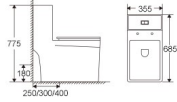

ML106
Siphonic One-piece Toilet
Size:690x390x770mm
S-trap:300mm roughing-in

ML106
Siphonic One-piece Toilet
Size:690x390x770mm
S-trap:300mm roughing-in

ML106
Siphonic One-piece Toilet
Size:690x390x770mm
S-trap:300mm roughing-in

ML107

Siphonic One-piece Toilet
 Size: 685x355x775mm
 S-trap: 250/300/400mm roughing-in
 P-trap: 180mm roughing-in

ML107

Siphonic One-piece Toilet
 Size: 685x355x775mm
 S-trap: 250/300/400mm roughing-in
 P-trap: 180mm roughing-in