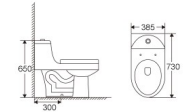

SLIM DESIGN

ML112-01U

HN001

Tornado flushing One-piece Toilet
Size:660x340x670mm
S-trap:300mm roughing-in

HN002

Siphonic One-piece Toilet
Size:730x385x650mm
S-trap:300mm roughing-in

HN003

Siphonic One-piece Toilet
Size:680x410x580mm
S-trap:300mm roughing-in

ML003

Siphonic One-piece Toilet
Size:715x410x715mm
S-trap:300mm roughing-in

ML004

Washdown One-piece Toilet
Size:710x370x660mm
S-trap:250/300mm roughing-in
P-trap:180mm roughing-in

ML006

Siphonic One-piece Toilet
Size:700x375x720mm
S-trap:300mm roughing-in