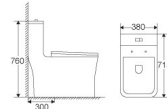

ML100

Siphonic One-piece Toilet
Size: 580x380x745mm
S-trap: 300mm roughing-in

ML114

Siphonic One-piece Toilet
Size: 690x370x770mm
S-trap: 300mm roughing-in

ML115

Siphonic One-piece Toilet
Size: 680x370x770mm
S-trap: 300mm roughing-in

ML101

Siphonic One-piece Toilet
Size: 780x470x680mm
S-trap: 300mm roughing-in

ML102

Siphonic One-piece Toilet
Size: 715x380x760mm
S-trap: 300mm roughing-in

ML130

Siphonic One-piece Toilet
Size: 700x380x720mm
S-trap: 300mm roughing-in