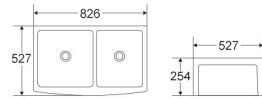

FA-3321W
Workstation kitchen sink
Style:33" Single bowl workstation sink
Size:832x527x254mm

FA-3321
Farmhouse kitchen sink
Style:33" Single bowl sink
Size:826x527x254mm

FA-3321D
Farmhouse kitchen sink
Style:33" Double bowl sink
Size:826x527x254mm