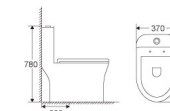

ML022

Siphonic One-piece Toilet
 Size: 730x395x660mm
 S-trap: 300mm roughing-in

ML024

Siphonic One-piece Toilet
 Size: 660x370x735mm
 S-trap: 300mm roughing-in

ML049

Washdown One-piece Toilet
 Size: 685x380x810mm
 S-trap: 250mm roughing-in
 P-trap: 180mm roughing-in

ML052

Washdown One-piece Toilet
 Size: 690x360x825mm
 S-trap: 250mm roughing-in
 P-trap: 180mm roughing-in

ML027

Siphonic One-piece Toilet
 Size: 695x370x700mm
 S-trap: 300mm roughing-in

ML030

Siphonic One-piece Toilet
 Size: 710x360x780mm
 S-trap: 300mm roughing-in

ML053

Siphonic One-piece Toilet
 Size: 750x425x770mm
 S-trap: 300mm roughing-in
 P-trap: 180mm roughing-in

ML056

Siphonic One-piece Toilet
 Size: 780x470x820mm
 S-trap: 300mm roughing-in

ML032

Siphonic One-piece Toilet
 Size: 655x390x780mm
 S-trap: 300mm roughing-in

ML035

Siphonic One-piece Toilet
 Size: 700x380x740mm
 S-trap: 250mm roughing-in
 P-trap: 180mm roughing-in

ML057

Siphonic One-piece Toilet
 Size: 720x370x780mm
 S-trap: 300mm roughing-in

ML058

Washdown One-piece Toilet
 Size: 520x290x515mm
 S-trap: 200/300mm roughing-in