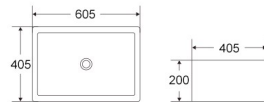

FC-3318

Farmhouse kitchen sink
Style:33'Single bowl sink
Size:838x457x254mm

FC-2418

Farmhouse kitchen sink
Style:24'Single bowl sink
Size:605x457x254mm

FC-2416
Farmhouse kitchen sink
Style:24' Single bowl sink
Size:605x405x200mm