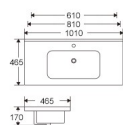

Cabinet basin
Above cabinet mounting
BG4660 Size:610x465x170mm
BG4680 Size:810x465x170mm
BG4610 Size:1010x465x170mm