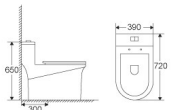

ML035

Siphonic One-piece Toilet
 Size: 700x380x740mm
 S-trap: 250mm roughing-in
 P-trap: 180mm roughing-in

ML057

Siphonic One-piece Toilet
 Size: 720x370x780mm
 S-trap: 300mm roughing-in

ML058

Washdown One-piece Toilet
 Size: 520x290x515mm
 S-trap: 200/300mm roughing-in

ML077

Siphonic One-piece Toilet
Size:650x365x760mm
S-trap:300mm roughing-in

ML079

Siphonic One-piece Toilet
Size:660x370x755mm
S-trap:300mm roughing-in

ML081

Siphonic One-piece Toilet
Size:700x375x800mm
S-trap:300mm roughing-in

ML086

Siphonic One-piece Toilet
Size:640x395x600mm
S-trap:300mm roughing-in

ML091

Siphonic One-piece Toilet
Size:690x370x800mm
S-trap:300mm roughing-in

ML094

Siphonic One-piece Toilet
Size:830x380x690mm
S-trap:300mm roughing-in

ML097

Siphonic One-piece Toilet
Size:720x390x650mm
S-trap:300mm roughing-in

ML098

Siphonic One-piece Toilet
Size:695x375x610mm
S-trap:300mm roughing-in

almanit CRYSTAL GLAZE
PREVENTION OF BACTERIA GROWTH

Ordinary Ceramic Glaze