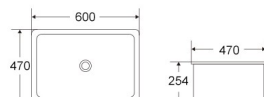

FE-2116
Farmhouse kitchen sink
Style:21' Wallmount sink
Size:540x412x470mm