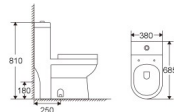

G1053

Floor mounted basin
Size:400x400x830mm
Installation:Fixing to wall with back

ML027

Siphonic One-piece Toilet
Size: 695x370x700mm
S-trap:300mm roughing-in

ML027

Siphonic One-piece Toilet
Size: 695x370x700mm
S-trap:300mm roughing-in

ML027

Siphonic One-piece Toilet
Size: 695x370x700mm
S-trap:300mm roughing-in

ML027

Siphonic One-piece Toilet
Size: 695x370x700mm
S-trap:300mm roughing-in

ML027

Siphonic One-piece Toilet
Size: 695x370x700mm
S-trap:300mm roughing-in

ML027

Siphonic One-piece Toilet
Size: 695x370x700mm
S-trap:300mm roughing-in

ML049

Siphonic One-piece Toilet
Size: 685x380x810mm
S-trap:250mm roughing-in
P-trap:180mm roughing-in

ML049

Siphonic One-piece Toilet
Size: 685x380x810mm
S-trap:250mm roughing-in
P-trap:180mm roughing-in