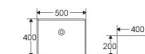

BA302

Art basin
Size: 500x400x200mm
Above counter mouting