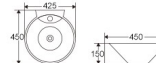

BA003

Art basin
Size:380x380x170mm
Above counter mouting

BA020

Art basin
Size:465x465x155mm
Above counter mouting

BA052

Art basin
Size:450x425x150mm
Above counter mouting

BA083

Art basin
Size:530x415x150mm
Above counter mouting