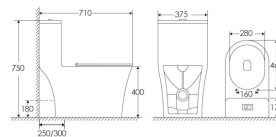

Product Display

Drawing Unit: mm

MODEL: ML063-01U

Technical Information

Product	One Piece Toilet
Item NO	ML063-01U
Product size	710×375×750mm
Color	White
Flushing system	Washdown Rimless
S-trap	250/300mm
P-trap	180mm

Product Display

Drawing Unit: mm

MODEL: ML064-01U

Technical Information

Product	One Piece Toilet
Item NO	ML064-01U
Product size	650×405×670mm
Color	White
Flushing system	Siphonic Rimless
S-trap	250/300mm

Product Display