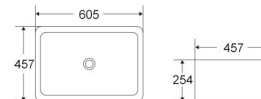

Farmhouse kitchen sink
Style:33'Single bowl sink
Size:838x457x254mm

Farmhouse kitchen sink
Style:24'Single bowl sink
Size:605x457x254mm