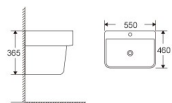

BT003

Hanging basin
Size:558x493x375mm
Installation:Wall Mounting

BT006

Hanging basin
Size:530x460x340mm
Installation:Wall Mounting

BT009

Hanging basin
Size:550x460x365mm
Installation:Wall Mounting

BT014

Hanging basin
Size:497x427x325mm
Installation:Wall Mounting