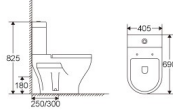

ML107

Siphonic One-piece Toilet
 Size: 685x355x775mm
 S-trap: 250/300/400mm roughing-in
 P-trap: 180mm roughing-in

ML107

Siphonic One-piece Toilet
 Size: 685x355x775mm
 S-trap: 250/300/400mm roughing-in
 P-trap: 180mm roughing-in

COLORFUL BATHROOM SET

PERSONALIZED DESIGN
 PERFECT MATCH AND ENJOY LIFE

RIMLESS

CLEAN NO SPLASHING

360 ° SUPER WHIRLPOOL
EFFICIENT FLUSHING SYSTEM

MT001

Washdown Two-Piece Toilet
 Size:740x400x730mm
 S-trap:250/300mm roughing-in
 P-trap:180mm roughing-in

MT002

Two-Piece Toilet
 Size:690x405x825mm
 S-trap:250/300mm roughing-in
 P-trap:180mm roughing-in

MT024

Siphonic Two-Piece Toilet
 Size:650x390x745mm
 S-trap:300mm roughing-in

MT026

Two-Piece Toilet
 Size:640x360x790mm
 P-trap:180mm roughing-in