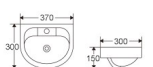

BA611

Art basin
Size:370x300x150mm
Installation:Wall Mounting