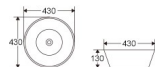

BA200

Art basin
Size:600x390x140mm
Above counter mouting

BA201

Art basin
Size:405x405x285mm
Above counter mouting

BA202

Art basin
Size:430x430x130mm
Above counter mouting

BA607

Art basin
Size:340x295x120mm
Above counter mouting