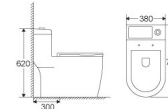

ML100

Siphonic One-piece Toilet
Size: 580x380x745mm
S-trap: 300mm roughing-in

ML114

Siphonic One-piece Toilet
Size: 690x370x770mm
S-trap: 300mm roughing-in

ML115

Siphonic One-piece Toilet
Size: 680x370x770mm
S-trap: 300mm roughing-in

ML101

Siphonic One-piece Toilet
Size: 780x470x680mm
S-trap: 300mm roughing-in

ML102

Siphonic One-piece Toilet
Size: 715x380x760mm
S-trap: 300mm roughing-in

ML130

Siphonic One-piece Toilet
Size: 700x380x720mm
S-trap: 300mm roughing-in

ML150

Siphonic One-piece Toilet
Size: 666x385x700mm
S-trap: 300mm roughing-in

ML103

Siphonic One-piece Toilet
Size: 690x390x730mm
S-trap: 300mm roughing-in

ML111

Siphonic One-piece Toilet
Size: 700x390x760mm
S-trap: 300mm roughing-in