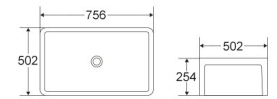

FA-2419
Farmhouse kitchen sink
Style:24" Single bowl sink
Size:605x480x254mm