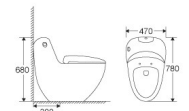

ML022

Siphonic One-piece Toilet
 Size: 730x395x660mm
 S-trap: 300mm roughing-in

ML024

Siphonic One-piece Toilet
 Size: 660x370x735mm
 S-trap: 300mm roughing-in

ML049

Washdown One-piece Toilet
 Size: 685x380x810mm
 S-trap: 250mm roughing-in
 P-trap: 180mm roughing-in

ML052

Washdown One-piece Toilet
 Size: 690x360x825mm
 S-trap: 250mm roughing-in
 P-trap: 180mm roughing-in

ML027

Siphonic One-piece Toilet
 Size: 695x370x700mm
 S-trap: 300mm roughing-in

ML030

Siphonic One-piece Toilet
 Size: 710x360x780mm
 S-trap: 300mm roughing-in

ML053

Siphonic One-piece Toilet
 Size: 750x425x770mm
 S-trap: 300mm roughing-in
 P-trap: 180mm roughing-in

ML056

Siphonic One-piece Toilet
 Size: 780x470x820mm
 S-trap: 300mm roughing-in

ML032

Siphonic One-piece Toilet
 Size: 655x390x780mm
 S-trap: 300mm roughing-in