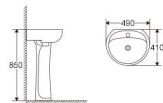

Floor mounted basin
Size:490x410x850mm
Installation:Fixing to wall with back

MP007