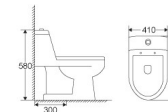

SLIM DESIGN

ML112-01U

HN001

Tornado flushing One-piece Toilet
Size:660x340x670mm
S-trap:300mm roughing-in

HN002

Siphonic One-piece Toilet
Size:730x385x650mm
S-trap:300mm roughing-in

HN003

Siphonic One-piece Toilet
Size:680x410x580mm
S-trap:300mm roughing-in

ML003

Siphonic One-piece Toilet
Size:715x410x715mm
S-trap:300mm roughing-in

ML004

Washdown One-piece Toilet
Size:710x370x660mm
S-trap:250/300mm roughing-in
P-trap:180mm roughing-in

ML006

Siphonic One-piece Toilet
Size:700x375x720mm
S-trap:300mm roughing-in

ML007

Siphonic One-piece Toilet
Size:630x350x720mm
S-trap:300mm roughing-in

ML008

Siphonic One-piece Toilet
Size:680x360x720mm
S-trap:300mm roughing-in

ML019

Siphonic One-piece Toilet
 Size: 740x400x760mm
 S-trap: 250/300mm roughing-in
 P-trap: 180mm roughing-in