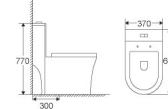

ML100

Siphonic One-piece Toilet
Size: 580x380x745mm
S-trap: 300mm roughing-in

ML114

Siphonic One-piece Toilet
Size: 690x370x770mm
S-trap: 300mm roughing-in

ML115

Siphonic One-piece Toilet
Size: 680x370x770mm
S-trap: 300mm roughing-in