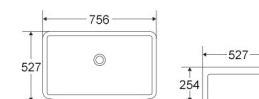

ELECTROPLATING TECHNOLOGY

DIFFERENT METALLIC DESIGN FOR OPTION
FINISHING IS DURABLE FOR LONG TIME
THE FINISHED PRODUCT IS METALLIC SENCE

COLOR

CERAMIC STAINED-PATER

FA-3021
Farmhouse kitchen sink
Style:30" Single bowl sink
Size:756x527x254mm