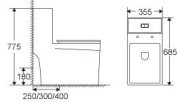

ML107

Siphonic One-piece Toilet
Size: 685x355x775mm
S-trap: 250/300/400mm roughing-in
P-trap: 180mm roughing-in