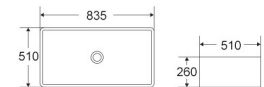

FD-2318
Undermount kitchen sink
Style:23' Single bowl sink
Size:600x470x254mm