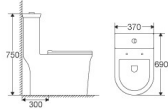

ML100

Siphonic One-piece Toilet
Size: 580x380x745mm
S-trap: 300mm roughing-in

ML114

Siphonic One-piece Toilet
Size: 690x370x770mm
S-trap: 300mm roughing-in

ML115

Siphonic One-piece Toilet
Size: 680x370x770mm
S-trap: 300mm roughing-in