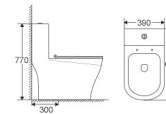

ML113

Siphonic One-piece Toilet
Size: 680x390x770mm
S-trap: 300mm roughing-in

ML845

Siphonic One-piece Toilet
Size: 700x390x580mm
S-trap: 300mm roughing-in

ML852

Siphonic One-piece Toilet
Size: 680x380x765mm
S-trap: 300mm roughing-in

UTMOST
ELEGANCE
CREATE
PERFECTION

ML106
One-Piece Toilet

Flushing System | Siphonic
Size | 690x390x770mm
S-trap | 300mm

ML106
Siphonic One-piece Toilet
Size:690x390x770mm
S-trap:300mm roughing-in

ML106
Siphonic One-piece Toilet
Size:690x390x770mm
S-trap:300mm roughing-in

ML106
Siphonic One-piece Toilet
Size:690x390x770mm
S-trap:300mm roughing-in

ML106
Siphonic One-piece Toilet
Size:690x390x770mm
S-trap:300mm roughing-in

ML106
Siphonic One-piece Toilet
Size:690x390x770mm
S-trap:300mm roughing-in