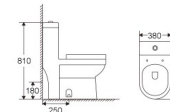

ML021

Siphonic One-piece Toilet
 Size: 645x355x735mm
 S-trap: 300mm roughing-in

ML036

Washdown One-piece Toilet
 Size: 645x355x735mm
 S-trap: 100/250mm roughing-in
 P-trap: 180mm roughing-in

ML045

Siphonic One-piece Toilet
 Size: 710x370x740mm
 S-trap: 300mm roughing-in

ML022

Siphonic One-piece Toilet
 Size: 730x395x660mm
 S-trap: 300mm roughing-in

ML024

Siphonic One-piece Toilet
 Size: 660x370x735mm
 S-trap: 300mm roughing-in

ML049

Washdown One-piece Toilet
 Size: 685x380x810mm
 S-trap: 250mm roughing-in
 P-trap: 180mm roughing-in

ML052

Washdown One-piece Toilet
 Size: 690x360x825mm
 S-trap: 250mm roughing-in
 P-trap: 180mm roughing-in

ML027

Siphonic One-piece Toilet
 Size: 695x370x700mm
 S-trap: 300mm roughing-in

ML030

Siphonic One-piece Toilet
 Size: 710x360x780mm
 S-trap: 300mm roughing-in