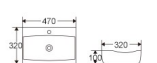

BA084

Art basin
Size:570x455x150mm
Above counter mouting

BA104

Art basin
Size:640x420x120mm
Above counter mouting

BA056

Art basin
Size:470x320x100mm
Above counter mouting

BA057

Art basin
Size:625x395x120mm
Above counter mouting