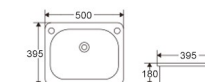

BA300

Art basin
Size: 500x395x180mm
Above counter mouting