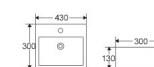

BA611

Art basin
Size:370x300x150mm
Installation:Wall Mounting

BA612

Art basin
Size:420x375x190mm
Installation:Wall Mounting

BA614

Art basin
Size:500x390x190mm
Installation:Wall Mounting

BA640

Art basin
Size:430x300x130mm
Above counter mouting