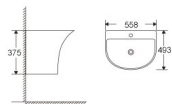

BT003

Hanging basin
Size:558x493x375mm
Installation:Wall Mounting