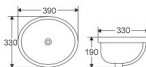

Above counter basin
Size:515x455x185mm
Under counter mouting

Above counter basin
Size:550x470x210mm
Under counter mouting

Above counter basin
Size:560x425x200mm
Under counter mouting

BC205

BATH TIME

Heal the tiredness of a day and welcome each new morning with a new look

This is not just a simple rinse, but a more comfortable moment

The design is more outstanding and the functions are more abundant, so that you can relax your body and mind during this pleasant time