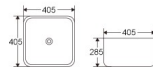

BA201

Art basin
Size:405x405x285mm
Above counter mouting