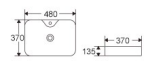

Art basin
Size:480x370x135mm
Above counter mouting

G342