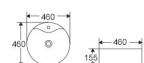

BA038

Art basin
Size:480x370x135mm
Above counter mouting

G342

Art basin
Size:500x395x145mm
Above counter mouting

G351

Art basin
Size:600x400x155mm
Above counter mouting

G368

Art basin
Size:460x460x155mm
Above counter mouting