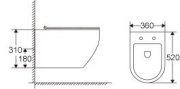

BF014

Wall-hung toilet
Flushing System: Rimless
Size: 520x360x310mm
P-trap: 180mm roughing-in
Installation: Wall Mounting

BF014

Wall-hung toilet
Flushing System: Rimless
Size: 520x360x310mm
P-trap: 180mm roughing-in
Installation: Wall Mounting