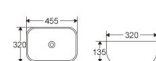

BA074

Art basin
Size:455x320x135mm
Above counter mouting