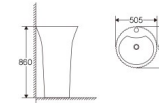

Floor mounted basin
Size:405x405x845mm
Installation:Fixing to wall with back

BD009