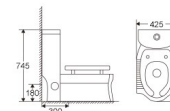

ML022

Siphonic One-piece Toilet
 Size: 730x395x660mm
 S-trap: 300mm roughing-in

ML024

Siphonic One-piece Toilet
 Size: 660x370x735mm
 S-trap: 300mm roughing-in

ML049

Washdown One-piece Toilet
 Size: 685x380x810mm
 S-trap: 250mm roughing-in
 P-trap: 180mm roughing-in

ML052

Washdown One-piece Toilet
 Size: 690x360x825mm
 S-trap: 250mm roughing-in
 P-trap: 180mm roughing-in

ML027

Siphonic One-piece Toilet
 Size: 695x370x700mm
 S-trap: 300mm roughing-in

ML030

Siphonic One-piece Toilet
 Size: 710x360x780mm
 S-trap: 300mm roughing-in

ML053

Siphonic One-piece Toilet
 Size: 750x425x770mm
 S-trap: 300mm roughing-in
 P-trap: 180mm roughing-in

ML056

Siphonic One-piece Toilet
 Size: 780x470x820mm
 S-trap: 300mm roughing-in

ML032

Siphonic One-piece Toilet
 Size: 655x390x780mm
 S-trap: 300mm roughing-in