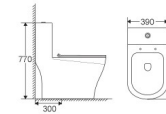

UTMOST
ELEGANCE
CREATE
PERFECTION

ML106
One-Piece Toilet

Flushing System | Siphonic
Size | 690x390x770mm
S-trap | 300mm

ML106
Siphonic One-piece Toilet
Size:690x390x770mm
S-trap:300mm roughing-in

ML106
Siphonic One-piece Toilet
Size:690x390x770mm
S-trap:300mm roughing-in

ML106
Siphonic One-piece Toilet
Size:690x390x770mm
S-trap:300mm roughing-in

ML106
Siphonic One-piece Toilet
Size:690x390x770mm
S-trap:300mm roughing-in

ML106
Siphonic One-piece Toilet
Size:690x390x770mm
S-trap:300mm roughing-in