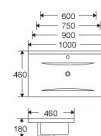

Cabinet basin
Above cabinet mounting
BL4660 Size:600x460x180mm
BL4675 Size:750x460x180mm
BL4690 Size:900x460x180mm
BL4610 Size:1000x460x180mm