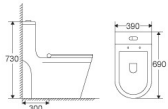

ML100

Siphonic One-piece Toilet
Size: 580x380x745mm
S-trap: 300mm roughing-in

ML114

Siphonic One-piece Toilet
Size: 690x370x770mm
S-trap: 300mm roughing-in

ML115

Siphonic One-piece Toilet
Size: 680x370x770mm
S-trap: 300mm roughing-in

ML101

Siphonic One-piece Toilet
Size: 780x470x680mm
S-trap: 300mm roughing-in

ML102

Siphonic One-piece Toilet
Size: 715x380x760mm
S-trap: 300mm roughing-in

ML130

Siphonic One-piece Toilet
Size: 700x380x720mm
S-trap: 300mm roughing-in

ML150

Siphonic One-piece Toilet
Size: 666x385x700mm
S-trap: 300mm roughing-in

ML103

Siphonic One-piece Toilet
Size: 690x390x730mm
S-trap: 300mm roughing-in

ML111

Siphonic One-piece Toilet
Size: 700x390x760mm
S-trap: 300mm roughing-in