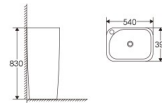

Floor mounted basin
Size:540x390x830mm
Installation:Fixing to wall with back

MP003