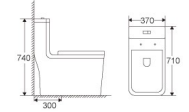

ML007

Siphonic One-piece Toilet
Size:630x350x720mm
S-trap:300mm roughing-in

ML008

Siphonic One-piece Toilet
Size:680x360x720mm
S-trap:300mm roughing-in

ML019

Siphonic One-piece Toilet
 Size: 740x400x760mm
 S-trap: 250/300mm roughing-in
 P-trap: 180mm roughing-in

ML021

Siphonic One-piece Toilet
 Size: 645x355x735mm
 S-trap: 300mm roughing-in

ML036

Washdown One-piece Toilet
 Size: 645x355x735mm
 S-trap: 100/250mm roughing-in
 P-trap: 180mm roughing-in

ML045

Siphonic One-piece Toilet
 Size: 710x370x740mm
 S-trap: 300mm roughing-in

ML022

Siphonic One-piece Toilet
 Size: 730x395x660mm
 S-trap: 300mm roughing-in

ML024

Siphonic One-piece Toilet
 Size: 660x370x735mm
 S-trap: 300mm roughing-in

ML049

Washdown One-piece Toilet
 Size: 685x380x810mm
 S-trap: 250mm roughing-in
 P-trap: 180mm roughing-in