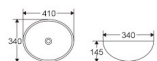

Traditional

almanit NEW

Sanitary dead corner

Rimless surfaces

BA005

Art basin
Size:410x340x145mm
Above counter mouting

BA005

Art basin
Size:410x340x145mm
Above counter mouting