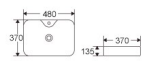

509

Art basin
Size:500x400x135mm
Above counter mouting

518

Art basin
Size:600x350x110mm
Above counter mouting

BA014

Art basin
Size:600x400x155mm
Above counter mouting

BA038

Art basin
Size:480x370x135mm
Above counter mouting