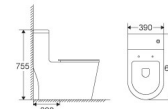

ML101

Siphonic One-piece Toilet
Size: 780x470x680mm
S-trap: 300mm roughing-in

ML102

Siphonic One-piece Toilet
Size: 715x380x760mm
S-trap: 300mm roughing-in

ML130

Siphonic One-piece Toilet
Size: 700x380x720mm
S-trap: 300mm roughing-in

ML150

Siphonic One-piece Toilet
Size: 666x385x700mm
S-trap: 300mm roughing-in

ML103

Siphonic One-piece Toilet
Size: 690x390x730mm
S-trap: 300mm roughing-in

ML111

Siphonic One-piece Toilet
Size: 700x390x760mm
S-trap: 300mm roughing-in

ML170

Siphonic One-piece Toilet
Size: 675x390x755mm
S-trap: 300mm roughing-in

ML190

Siphonic One-piece Toilet
Size: 650x380x765mm
S-trap: 300mm roughing-in

ML112

Siphonic One-piece Toilet
Size: 680x360x700mm
S-trap: 300mm roughing-in