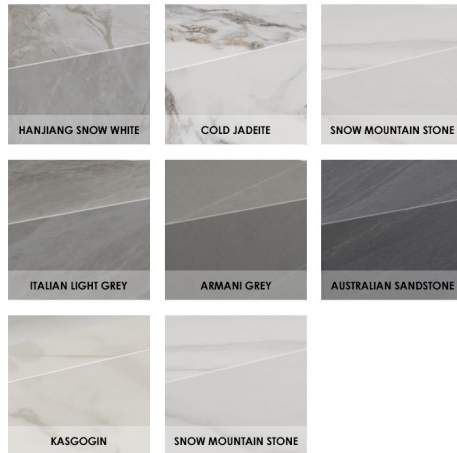

800mm

Slate basin + Mounting bracket
Size: 800 x 500 x 150mm

Mirror
Size: 600 x 800mm

1000mm

Slate basin + Mounting bracket
Size: 1000 x 500 x 150mm

Mirror
Size: 600 x 1000mm

YB5702
SLATE BATHROOM CABINET

DESCRIPTION