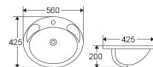

Above counter basin
Size:560x425x200mm
Under counter mouting

BC005