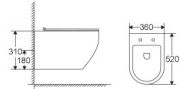

BF014

Wall-hung toilet
Flushing System: Rimless
Size: 520x360x310mm
P-trap: 180mm roughing-in
Installation: Wall Mounting