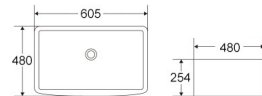

FB-3320
Farmhouse kitchen sink
Style:33" Single bowl sink
Size:826x502x254mm