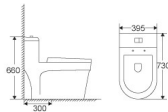

ML007

Siphonic One-piece Toilet
Size:630x350x720mm
S-trap:300mm roughing-in

ML008

Siphonic One-piece Toilet
Size:680x360x720mm
S-trap:300mm roughing-in

ML019

Siphonic One-piece Toilet
 Size: 740x400x760mm
 S-trap: 250/300mm roughing-in
 P-trap: 180mm roughing-in

ML021

Siphonic One-piece Toilet
 Size: 645x355x735mm
 S-trap: 300mm roughing-in

ML036

Washdown One-piece Toilet
 Size: 645x355x735mm
 S-trap: 100/250mm roughing-in
 P-trap: 180mm roughing-in

ML045

Siphonic One-piece Toilet
 Size: 710x370x740mm
 S-trap: 300mm roughing-in

ML022

Siphonic One-piece Toilet
 Size: 730x395x660mm
 S-trap: 300mm roughing-in

ML024

Siphonic One-piece Toilet
 Size: 660x370x735mm
 S-trap: 300mm roughing-in

ML049

Washdown One-piece Toilet
 Size: 685x380x810mm
 S-trap: 250mm roughing-in
 P-trap: 180mm roughing-in