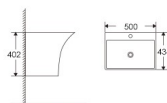

BT017

Hanging basin
Size:500x434x402mm
Installation:Wall Mounting