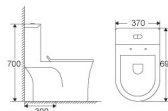

ML021

Siphonic One-piece Toilet
 Size: 645x355x735mm
 S-trap: 300mm roughing-in

ML036

Washdown One-piece Toilet
 Size: 645x355x735mm
 S-trap: 100/250mm roughing-in
 P-trap: 180mm roughing-in

ML045

Siphonic One-piece Toilet
 Size: 710x370x740mm
 S-trap: 300mm roughing-in

ML022

Siphonic One-piece Toilet
 Size: 730x395x660mm
 S-trap: 300mm roughing-in

ML024

Siphonic One-piece Toilet
 Size: 660x370x735mm
 S-trap: 300mm roughing-in

ML049

Washdown One-piece Toilet
 Size: 685x380x810mm
 S-trap: 250mm roughing-in
 P-trap: 180mm roughing-in

ML052

Washdown One-piece Toilet
 Size: 690x360x825mm
 S-trap: 250mm roughing-in
 P-trap: 180mm roughing-in

ML027

Siphonic One-piece Toilet
 Size: 695x370x700mm
 S-trap: 300mm roughing-in

ML030

Siphonic One-piece Toilet
 Size: 710x360x780mm
 S-trap: 300mm roughing-in