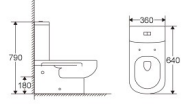

ML107

Siphonic One-piece Toilet
 Size: 685x355x775mm
 S-trap: 250/300/400mm roughing-in
 P-trap: 180mm roughing-in

ML107

Siphonic One-piece Toilet
 Size: 685x355x775mm
 S-trap: 250/300/400mm roughing-in
 P-trap: 180mm roughing-in

MT002

Two-Piece Toilet
 Size:690x405x825mm
 S-trap:250/300mm roughing-in
 P-trap:180mm roughing-in

MT024

Siphonic Two-Piece Toilet
 Size:650x390x745mm
 S-trap:300mm roughing-in

MT026

Two-Piece Toilet
 Size:640x360x790mm
 P-trap:180mm roughing-in

MT007F

Rimless washdown Two-Piece Toilet
 Size:635x380x785mm
 P-trap:180mm roughing-in

MT010

Two-Piece Toilet
 Size:620x365x820mm
 P-trap:180mm roughing-in

MT027

Washdown Two-Piece Toilet
 Size:640x380x760mm
 P-trap:180mm roughing-in

MT008

Washdown Two-Piece Toilet
 Size:670x390x815mm
 S-trap:250/300mm roughing-in
 P-trap:180mm roughing-in

MT011

Two-Piece Toilet
 Size:650x360x780mm
 S-trap:250mm roughing-in

MT012

Two-Piece Toilet
 Size:640x365x830mm
 S-trap:250mm roughing-in
 P-trap:180mm roughing-in