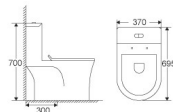

G1053

Floor mounted basin
Size:400x400x830mm
Installation:Fixing to wall with back

ML027

Siphonic One-piece Toilet
Size: 695x370x700mm
S-trap:300mm roughing-in

ML027

Siphonic One-piece Toilet
Size: 695x370x700mm
S-trap:300mm roughing-in