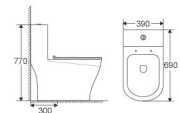

UTMOST
ELEGANCE
CREATE
PERFECTION

ML106
One-Piece Toilet

Flushing System | Siphonic
Size | 690x390x770mm
S-trap | 300mm

ML106
Siphonic One-piece Toilet
Size:690x390x770mm
S-trap:300mm roughing-in

ML106
Siphonic One-piece Toilet
Size:690x390x770mm
S-trap:300mm roughing-in

ML106
Siphonic One-piece Toilet
Size:690x390x770mm
S-trap:300mm roughing-in

ML106
Siphonic One-piece Toilet
Size:690x390x770mm
S-trap:300mm roughing-in

ML106
Siphonic One-piece Toilet
Size:690x390x770mm
S-trap:300mm roughing-in