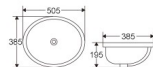

Above counter basin
Size:515x455x185mm
Under counter mouting

Above counter basin
Size:550x470x210mm
Under counter mouting

Above counter basin
Size:560x425x200mm
Under counter mouting

BC208

BATH TIME

Heal the tiredness of a day and welcome each new morning with a new look

This is not just a simple rinse, but a more comfortable moment

The design is more outstanding and the functions are more abundant, so that you can relax your body and mind during this pleasant time