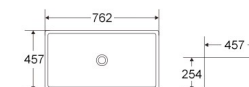

FC-3018
Farmhouse kitchen sink
Style:30'Single bowl sink
Size:762x457x254mm