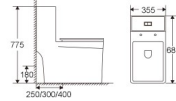

ML107

Siphonic One-piece Toilet
 Size: 685x355x775mm
 S-trap: 250/300/400mm roughing-in
 P-trap: 180mm roughing-in

ML107

Siphonic One-piece Toilet
 Size: 685x355x775mm
 S-trap: 250/300/400mm roughing-in
 P-trap: 180mm roughing-in