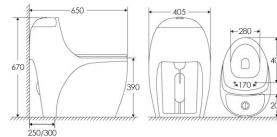

Product Display

Drawing Unit: mm

MODEL: ML063-01U

Technical Information

Product	One Piece Toilet
Item NO	ML063-01U
Product size	710×375×750mm
Color	White
Flushing system	Washdown Rimless
S-trap	250/300mm
P-trap	180mm

Product Display

Drawing Unit: mm

MODEL: ML064-01U

Technical Information

Product	One Piece Toilet
Item NO	ML064-01U
Product size	650×405×670mm
Color	White
Flushing system	Siphonic Rimless
S-trap	250/300mm

Product Display

Drawing Unit: mm

MODEL: ML802-01U

Technical Information

Product	One Piece Toilet
Item NO	ML802-01U
Product size	680×370×800mm
Color	White
Flushing system	Washdown Rimless
S-trap	250/300mm
P-trap	180mm

Product Display