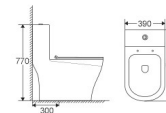

UTMOST
ELEGANCE
CREATE
PERFECTION

ML106
One-Piece Toilet

Flushing System | Siphonic
Size | 690x390x770mm
S-trap | 300mm

ML106
Siphonic One-piece Toilet
Size:690x390x770mm
S-trap:300mm roughing-in

ML106
Siphonic One-piece Toilet
Size:690x390x770mm
S-trap:300mm roughing-in

ML106
Siphonic One-piece Toilet
Size:690x390x770mm
S-trap:300mm roughing-in

ML106
Siphonic One-piece Toilet
Size:690x390x770mm
S-trap:300mm roughing-in

ML106
Siphonic One-piece Toilet
Size:690x390x770mm
S-trap:300mm roughing-in