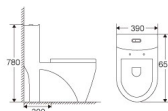

ML052

Washdown One-piece Toilet
 Size: 690x360x825mm
 S-trap: 250mm roughing-in
 P-trap: 180mm roughing-in

ML027

Siphonic One-piece Toilet
 Size: 695x370x700mm
 S-trap: 300mm roughing-in

ML030

Siphonic One-piece Toilet
 Size: 710x360x780mm
 S-trap: 300mm roughing-in

ML053

Siphonic One-piece Toilet
 Size: 750x425x770mm
 S-trap: 300mm roughing-in
 P-trap: 180mm roughing-in

ML056

Siphonic One-piece Toilet
 Size: 780x470x820mm
 S-trap: 300mm roughing-in

ML032

Siphonic One-piece Toilet
 Size: 655x390x780mm
 S-trap: 300mm roughing-in

ML035

Siphonic One-piece Toilet
 Size: 700x380x740mm
 S-trap: 250mm roughing-in
 P-trap: 180mm roughing-in

ML057

Siphonic One-piece Toilet
 Size: 720x370x780mm
 S-trap: 300mm roughing-in

ML058

Washdown One-piece Toilet
 Size: 520x290x515mm
 S-trap: 200/300mm roughing-in