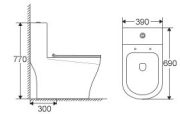

ML113

Siphonic One-piece Toilet
Size: 680x390x770mm
S-trap: 300mm roughing-in

ML845

Siphonic One-piece Toilet
Size: 700x390x580mm
S-trap: 300mm roughing-in

ML852

Siphonic One-piece Toilet
Size: 680x380x765mm
S-trap: 300mm roughing-in

UTMOST
ELEGANCE
CREATE
PERFECTION

ML106
One-Piece Toilet

Flushing System | Siphonic
Size | 690x390x770mm
S-trap | 300mm

ML106
Siphonic One-piece Toilet
Size:690x390x770mm
S-trap:300mm roughing-in

ML106
Siphonic One-piece Toilet
Size:690x390x770mm
S-trap:300mm roughing-in

ML106
Siphonic One-piece Toilet
Size:690x390x770mm
S-trap:300mm roughing-in

ML106
Siphonic One-piece Toilet
Size:690x390x770mm
S-trap:300mm roughing-in

ML106
Siphonic One-piece Toilet
Size:690x390x770mm
S-trap:300mm roughing-in