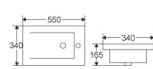

BATH TIME

Heal the tiredness of a day and welcome each new morning with a new look

This is not just a simple rinse, but a more comfortable moment

The design is more outstanding and the functions are more abundant, so that you can relax your body and mind during this pleasant time