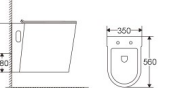

BF014

Wall-hung toilet
Flushing System: Rimless
Size: 520x360x310mm
P-trap: 180mm roughing-in
Installation: Wall Mounting

BF002

Wall-hung toilet
Size: 570x350x360mm
P-trap: 180mm roughing-in
Installation: Wall Mounting

BF004

Wall-hung toilet
Flushing System: Rimless
Size: 560x350x340mm
P-trap: 180mm roughing-in
Installation: Wall Mounting

TECHNOLOGY INNOVATION

Sanitation and easy cleaning are also decisive factors in choosing ceramic appliances in toilets.