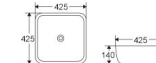

BA060

Art basin
Size:590x390x210mm
Above counter mouting

BA105

Art basin
Size:550x400x155mm
Above counter mouting

BA073

Art basin
Size:425x425x140mm
Above counter mouting

BA102

Art basin
Size:550x380x150mm
Above counter mouting