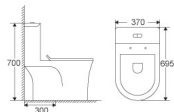

G1053

Floor mounted basin
Size:400x400x830mm
Installation:Fixing to wall with back

ML027

Siphonic One-piece Toilet
Size: 695x370x700mm
S-trap:300mm roughing-in

ML027

Siphonic One-piece Toilet
Size: 695x370x700mm
S-trap:300mm roughing-in