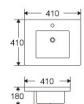

Cabinet basin
Above cabinet mounting
BH1240 410x410x180mm