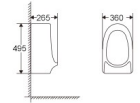

Urinal
Size:360x265x495mm
Installation:Wall Mounting

BU504