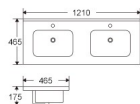

Cabinet basin
Above cabinet mounting
BG4612D 1210x465x175mm