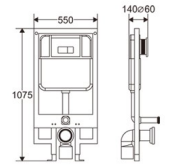

8110

Wall Hung Toilet