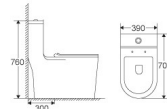

ML101

Siphonic One-piece Toilet
Size: 780x470x680mm
S-trap: 300mm roughing-in

ML102

Siphonic One-piece Toilet
Size: 715x380x760mm
S-trap: 300mm roughing-in

ML130

Siphonic One-piece Toilet
Size: 700x380x720mm
S-trap: 300mm roughing-in

ML150

Siphonic One-piece Toilet
Size: 666x385x700mm
S-trap: 300mm roughing-in

ML103

Siphonic One-piece Toilet
Size: 690x390x730mm
S-trap: 300mm roughing-in

ML111

Siphonic One-piece Toilet
Size: 700x390x760mm
S-trap: 300mm roughing-in