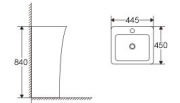

Floor mounted basin
Size:445x450x840mm
Installation:Fixing to wall with back

G1032