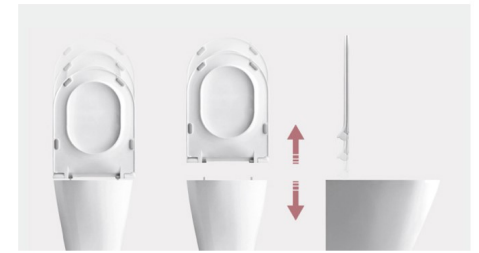

Installation of sewage pipe

Increase momentum

Omnidirectional cleaning

EASY TO INSTALL

The new quick-release device allows to take the toilet seat off in a simple manner, making it easier to clean.

SOFT CLOSE

Thermosetting seat cover with soft closing system.

FLUSHING

Arranged water distribution holes bring triple instantaneous flushing, flushing without leaving marks, sewage smoothly without blocking.

SEWER GLAZING