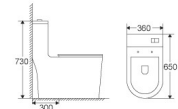

ML190

Siphonic One-piece Toilet
Size: 650x380x765mm
S-trap: 300mm roughing-in