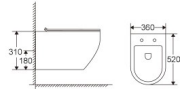

BF014

Wall-hung toilet
Flushing System: Rimless
Size: 520x360x310mm
P-trap: 180mm roughing-in
Installation: Wall Mounting