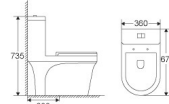

ML003

Siphonic One-piece Toilet
Size:715x410x715mm
S-trap:300mm roughing-in

ML004

Washdown One-piece Toilet
Size:710x370x660mm
S-trap:250/300mm roughing-in
P-trap:180mm roughing-in

ML006

Siphonic One-piece Toilet
Size:700x375x720mm
S-trap:300mm roughing-in

ML007

Siphonic One-piece Toilet
Size:630x350x720mm
S-trap:300mm roughing-in

ML008

Siphonic One-piece Toilet
Size:680x360x720mm
S-trap:300mm roughing-in

ML019

Siphonic One-piece Toilet
 Size: 740x400x760mm
 S-trap: 250/300mm roughing-in
 P-trap: 180mm roughing-in

ML021

Siphonic One-piece Toilet
 Size: 645x355x735mm
 S-trap: 300mm roughing-in

ML036

Washdown One-piece Toilet
 Size: 645x355x735mm
 S-trap: 100/250mm roughing-in
 P-trap: 180mm roughing-in

ML045

Siphonic One-piece Toilet
 Size: 710x370x740mm
 S-trap: 300mm roughing-in

ML022

Siphonic One-piece Toilet
 Size: 730x395x660mm
 S-trap: 300mm roughing-in

ML024

Siphonic One-piece Toilet
 Size: 660x370x735mm
 S-trap: 300mm roughing-in

ML049

Washdown One-piece Toilet
 Size: 685x380x810mm
 S-trap: 250mm roughing-in
 P-trap: 180mm roughing-in