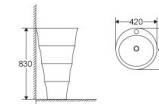

Floor mounted basin
Size: 420x420x830mm
Installation:Fixing to wall with back

G1053