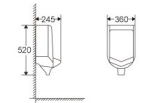

Urinal
Size:360x245x520mm
Installation:Wall Mounting

BU506