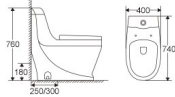

ML003

Siphonic One-piece Toilet
Size:715x410x715mm
S-trap:300mm roughing-in

ML004

Washdown One-piece Toilet
Size:710x370x660mm
S-trap:250/300mm roughing-in
P-trap:180mm roughing-in

ML006

Siphonic One-piece Toilet
Size:700x375x720mm
S-trap:300mm roughing-in

ML007

Siphonic One-piece Toilet
Size:630x350x720mm
S-trap:300mm roughing-in

ML008

Siphonic One-piece Toilet
Size:680x360x720mm
S-trap:300mm roughing-in

ML019

Siphonic One-piece Toilet
 Size: 740x400x760mm
 S-trap: 250/300mm roughing-in
 P-trap: 180mm roughing-in