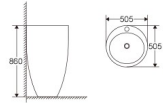

Floor mounted basin
Size:505x505x860mm
Installation:Fixing to wall with back

BD002