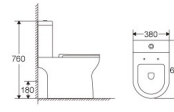

MT002

Two-Piece Toilet
 Size:690x405x825mm
 S-trap:250/300mm roughing-in
 P-trap:180mm roughing-in

MT024

Siphonic Two-Piece Toilet
 Size:650x390x745mm
 S-trap:300mm roughing-in

MT026

Two-Piece Toilet
 Size:640x360x790mm
 P-trap:180mm roughing-in

MT007F

Rimless washdown Two-Piece Toilet
 Size:635x380x785mm
 P-trap:180mm roughing-in

MT010

Two-Piece Toilet
 Size:620x365x820mm
 P-trap:180mm roughing-in

MT027

Washdown Two-Piece Toilet
 Size:640x380x760mm
 P-trap:180mm roughing-in

MT008

Washdown Two-Piece Toilet
 Size:670x390x815mm
 S-trap:250/300mm roughing-in
 P-trap:180mm roughing-in

MT011

Two-Piece Toilet
 Size:650x360x780mm
 S-trap:250mm roughing-in

MT012

Two-Piece Toilet
 Size:640x365x830mm
 S-trap:250mm roughing-in
 P-trap:180mm roughing-in

MT022

Washdown Two-Piece Toilet
 Size:700x380x790mm
 S-trap:250mm roughing-in
 P-trap:180mm roughing-in

MT028

Rimless Two-Piece Toilet
 Size:650x340x770mm
 S-trap:250mm roughing-in
 P-trap:180mm roughing-in