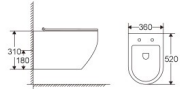

BF014

Wall-hung toilet
Flushing System: Rimless
Size: 520x360x310mm
P-trap: 180mm roughing-in
Installation: Wall Mounting