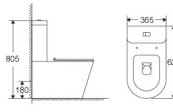

MT002

Two-Piece Toilet
 Size:690x405x825mm
 S-trap:250/300mm roughing-in
 P-trap:180mm roughing-in

MT024

Siphonic Two-Piece Toilet
 Size:650x390x745mm
 S-trap:300mm roughing-in

MT026

Two-Piece Toilet
 Size:640x360x790mm
 P-trap:180mm roughing-in

MT007F

Rimless washdown Two-Piece Toilet
 Size:635x380x785mm
 P-trap:180mm roughing-in

MT010

Two-Piece Toilet
 Size:620x365x820mm
 P-trap:180mm roughing-in

MT027

Washdown Two-Piece Toilet
 Size:640x380x760mm
 P-trap:180mm roughing-in