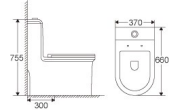

ML053

Siphonic One-piece Toilet
 Size: 750x425x770mm
 S-trap: 300mm roughing-in
 P-trap: 180mm roughing-in

ML056

Siphonic One-piece Toilet
 Size: 780x470x820mm
 S-trap: 300mm roughing-in

ML032

Siphonic One-piece Toilet
 Size: 655x390x780mm
 S-trap: 300mm roughing-in

ML035

Siphonic One-piece Toilet
 Size: 700x380x740mm
 S-trap: 250mm roughing-in
 P-trap: 180mm roughing-in

ML057

Siphonic One-piece Toilet
 Size: 720x370x780mm
 S-trap: 300mm roughing-in

ML058

Washdown One-piece Toilet
 Size: 520x290x515mm
 S-trap: 200/300mm roughing-in

ML077

Siphonic One-piece Toilet
Size:650x365x760mm
S-trap:300mm roughing-in

ML079

Siphonic One-piece Toilet
Size:660x370x755mm
S-trap:300mm roughing-in

ML081

Siphonic One-piece Toilet
Size:700x375x800mm
S-trap:300mm roughing-in