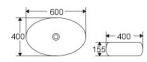

509

Art basin
Size:500x400x135mm
Above counter mouting

518

Art basin
Size:600x350x110mm
Above counter mouting

BA014

Art basin
Size:600x400x155mm
Above counter mouting

BA038

Art basin
Size:480x370x135mm
Above counter mouting