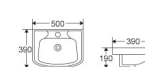

BA611

Art basin
Size:370x300x150mm
Installation:Wall Mounting

BA612

Art basin
Size:420x375x190mm
Installation:Wall Mounting

BA614

Art basin
Size:500x390x190mm
Installation:Wall Mounting

BA640

Art basin
Size:430x300x130mm
Above counter mouting