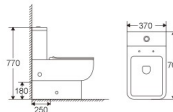

MT008

Washdown Two-Piece Toilet
 Size:670x390x815mm
 S-trap:250/300mm roughing-in
 P-trap:180mm roughing-in

MT011

Two-Piece Toilet
 Size:650x360x780mm
 S-trap:250mm roughing-in

MT012

Two-Piece Toilet
 Size:640x365x830mm
 S-trap:250mm roughing-in
 P-trap:180mm roughing-in

MT022

Washdown Two-Piece Toilet
 Size:700x380x790mm
 S-trap:250mm roughing-in
 P-trap:180mm roughing-in

MT028

Rimless Two-Piece Toilet
 Size:650x340x770mm
 S-trap:250mm roughing-in
 P-trap:180mm roughing-in

MT019

Two-Piece Toilet
 Size:615x370x825mm
 P-trap:180mm roughing-in

MT021

Two-Piece Toilet
 Size:760x370x770mm
 S-trap:250mm roughing-in
 P-trap:180mm roughing-in

MT029

Washdown Two-Piece Toilet
 Size:640x350x840mm
 S-trap:250mm roughing-in
 P-trap:180mm roughing-in