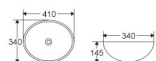

BA005

Art basin
Size:410x340x145mm
Above counter mouting