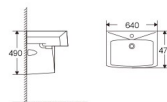

BT003

Hanging basin
Size:558x493x375mm
Installation:Wall Mounting

BT006

Hanging basin
Size:530x460x340mm
Installation:Wall Mounting

BT009

Hanging basin
Size:550x460x365mm
Installation:Wall Mounting

BT014

Hanging basin
Size:497x427x325mm
Installation:Wall Mounting

BT016

Hanging basin
Size:450x450x380mm
Installation:Wall Mounting

BT017

Hanging basin
Size:500x434x402mm
Installation:Wall Mounting

MH001

Hanging basin
Size:555x435x510mm
Installation:Wall Mounting

MH008

Hanging basin
Size:640x470x490mm
Installation:Wall Mounting