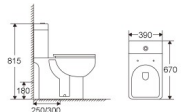

MT002

Two-Piece Toilet
 Size:690x405x825mm
 S-trap:250/300mm roughing-in
 P-trap:180mm roughing-in

MT024

Siphonic Two-Piece Toilet
 Size:650x390x745mm
 S-trap:300mm roughing-in

MT026

Two-Piece Toilet
 Size:640x360x790mm
 P-trap:180mm roughing-in

MT007F

Rimless washdown Two-Piece Toilet
 Size:635x380x785mm
 P-trap:180mm roughing-in

MT010

Two-Piece Toilet
 Size:620x365x820mm
 P-trap:180mm roughing-in

MT027

Washdown Two-Piece Toilet
 Size:640x380x760mm
 P-trap:180mm roughing-in

MT008

Washdown Two-Piece Toilet
 Size:670x390x815mm
 S-trap:250/300mm roughing-in
 P-trap:180mm roughing-in

MT011

Two-Piece Toilet
 Size:650x360x780mm
 S-trap:250mm roughing-in

MT012

Two-Piece Toilet
 Size:640x365x830mm
 S-trap:250mm roughing-in
 P-trap:180mm roughing-in