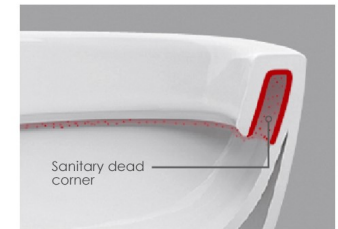

Sanitary dead corner