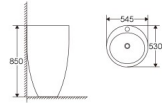

Floor mounted basin
Size:545x530x850mm
Installation:Fixing to wall with back

BD003