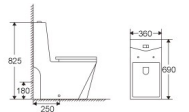

ML021

Siphonic One-piece Toilet
 Size: 645x355x735mm
 S-trap: 300mm roughing-in

ML036

Washdown One-piece Toilet
 Size: 645x355x735mm
 S-trap: 100/250mm roughing-in
 P-trap: 180mm roughing-in

ML045

Siphonic One-piece Toilet
 Size: 710x370x740mm
 S-trap: 300mm roughing-in

ML022

Siphonic One-piece Toilet
 Size: 730x395x660mm
 S-trap: 300mm roughing-in

ML024

Siphonic One-piece Toilet
 Size: 660x370x735mm
 S-trap: 300mm roughing-in

ML049

Washdown One-piece Toilet
 Size: 685x380x810mm
 S-trap: 250mm roughing-in
 P-trap: 180mm roughing-in

ML052

Washdown One-piece Toilet
 Size: 690x360x825mm
 S-trap: 250mm roughing-in
 P-trap: 180mm roughing-in

ML027

Siphonic One-piece Toilet
 Size: 695x370x700mm
 S-trap: 300mm roughing-in

ML030

Siphonic One-piece Toilet
 Size: 710x360x780mm
 S-trap: 300mm roughing-in