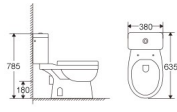

COLORFUL BATHROOM SET

PERSONALIZED DESIGN
 PERFECT MATCH AND ENJOY LIFE

RIMLESS

CLEAN NO SPLASHING

360 ° SUPER WHIRLPOOL
EFFICIENT FLUSHING SYSTEM

MT001

Washdown Two-Piece Toilet
 Size:740x400x730mm
 S-trap:250/300mm roughing-in
 P-trap:180mm roughing-in

MT002

Two-Piece Toilet
 Size:690x405x825mm
 S-trap:250/300mm roughing-in
 P-trap:180mm roughing-in

MT024

Siphonic Two-Piece Toilet
 Size:650x390x745mm
 S-trap:300mm roughing-in

MT026

Two-Piece Toilet
 Size:640x360x790mm
 P-trap:180mm roughing-in

MT007F

Rimless washdown Two-Piece Toilet
 Size:635x380x785mm
 P-trap:180mm roughing-in

MT010

Two-Piece Toilet
 Size:620x365x820mm
 P-trap:180mm roughing-in

MT027

Washdown Two-Piece Toilet
 Size:640x380x760mm
 P-trap:180mm roughing-in