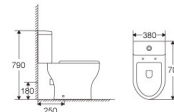

MT007F

Rimless washdown Two-Piece Toilet
 Size:635x380x785mm
 P-trap:180mm roughing-in

MT010

Two-Piece Toilet
 Size:620x365x820mm
 P-trap:180mm roughing-in

MT027

Washdown Two-Piece Toilet
 Size:640x380x760mm
 P-trap:180mm roughing-in

MT008

Washdown Two-Piece Toilet
 Size:670x390x815mm
 S-trap:250/300mm roughing-in
 P-trap:180mm roughing-in

MT011

Two-Piece Toilet
 Size:650x360x780mm
 S-trap:250mm roughing-in

MT012

Two-Piece Toilet
 Size:640x365x830mm
 S-trap:250mm roughing-in
 P-trap:180mm roughing-in

MT022

Washdown Two-Piece Toilet
 Size:700x380x790mm
 S-trap:250mm roughing-in
 P-trap:180mm roughing-in

MT028

Rimless Two-Piece Toilet
 Size:650x340x770mm
 S-trap:250mm roughing-in
 P-trap:180mm roughing-in

MT019

Two-Piece Toilet
 Size:615x370x825mm
 P-trap:180mm roughing-in

MT021

Two-Piece Toilet
 Size:760x370x770mm
 S-trap:250mm roughing-in
 P-trap:180mm roughing-in

MT029

Washdown Two-Piece Toilet
 Size:640x350x840mm
 S-trap:250mm roughing-in
 P-trap:180mm roughing-in