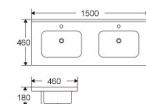

Cabinet basin
Above cabinet mounting
BH4615D 1500x460x180 mm