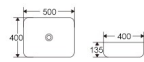

Art basin
Size:500x400x135mm
Above counter mouting

518