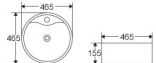

BA020

Art basin
Size:465x465x155mm
Above counter mouting