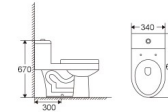

SLIM DESIGN

ML112-01U

HN001

Tornado flushing One-piece Toilet
Size:660x340x670mm
S-trap:300mm roughing-in

HN002

Siphonic One-piece Toilet
Size:730x385x650mm
S-trap:300mm roughing-in

HN003

Siphonic One-piece Toilet
Size:680x410x580mm
S-trap:300mm roughing-in

ML003

Siphonic One-piece Toilet
Size:715x410x715mm
S-trap:300mm roughing-in

ML004

Washdown One-piece Toilet
Size:710x370x660mm
S-trap:250/300mm roughing-in
P-trap:180mm roughing-in

ML006

Siphonic One-piece Toilet
Size:700x375x720mm
S-trap:300mm roughing-in