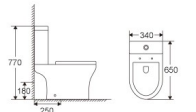

MT007F

Rimless washdown Two-Piece Toilet
 Size:635x380x785mm
 P-trap:180mm roughing-in

MT010

Two-Piece Toilet
 Size:620x365x820mm
 P-trap:180mm roughing-in

MT027

Washdown Two-Piece Toilet
 Size:640x380x760mm
 P-trap:180mm roughing-in

MT008

Washdown Two-Piece Toilet
 Size:670x390x815mm
 S-trap:250/300mm roughing-in
 P-trap:180mm roughing-in

MT011

Two-Piece Toilet
 Size:650x360x780mm
 S-trap:250mm roughing-in

MT012

Two-Piece Toilet
 Size:640x365x830mm
 S-trap:250mm roughing-in
 P-trap:180mm roughing-in

MT022

Washdown Two-Piece Toilet
 Size:700x380x790mm
 S-trap:250mm roughing-in
 P-trap:180mm roughing-in

MT028

Rimless Two-Piece Toilet
 Size:650x340x770mm
 S-trap:250mm roughing-in
 P-trap:180mm roughing-in