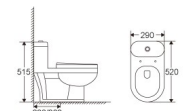

ML053

Siphonic One-piece Toilet
 Size: 750x425x770mm
 S-trap: 300mm roughing-in
 P-trap: 180mm roughing-in

ML056

Siphonic One-piece Toilet
 Size: 780x470x820mm
 S-trap: 300mm roughing-in

ML032

Siphonic One-piece Toilet
 Size: 655x390x780mm
 S-trap: 300mm roughing-in

ML035

Siphonic One-piece Toilet
 Size: 700x380x740mm
 S-trap: 250mm roughing-in
 P-trap: 180mm roughing-in

ML057

Siphonic One-piece Toilet
 Size: 720x370x780mm
 S-trap: 300mm roughing-in

ML058

Washdown One-piece Toilet
 Size: 520x290x515mm
 S-trap: 200/300mm roughing-in

ML077

Siphonic One-piece Toilet
Size:650x365x760mm
S-trap:300mm roughing-in

ML079

Siphonic One-piece Toilet
Size:660x370x755mm
S-trap:300mm roughing-in

ML081

Siphonic One-piece Toilet
Size:700x375x800mm
S-trap:300mm roughing-in