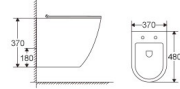

BF016

Wall-hung toilet
Flushing System: Rimless
Size: 480x370x370mm
P-trap: 180mm roughing-in
Installation: Wall Mounting