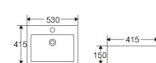

BA003

Art basin
Size:380x380x170mm
Above counter mouting

BA020

Art basin
Size:465x465x155mm
Above counter mouting

BA052

Art basin
Size:450x425x150mm
Above counter mouting

BA083

Art basin
Size:530x415x150mm
Above counter mouting