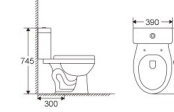

ML107

Siphonic One-piece Toilet
 Size: 685x355x775mm
 S-trap: 250/300/400mm roughing-in
 P-trap: 180mm roughing-in

ML107

Siphonic One-piece Toilet
 Size: 685x355x775mm
 S-trap: 250/300/400mm roughing-in
 P-trap: 180mm roughing-in

COLORFUL BATHROOM SET

PERSONALIZED DESIGN
 PERFECT MATCH AND ENJOY LIFE

RIMLESS

CLEAN NO SPLASHING

360 ° SUPER WHIRLPOOL
EFFICIENT FLUSHING SYSTEM

MT001

Washdown Two-Piece Toilet
 Size:740x400x730mm
 S-trap:250/300mm roughing-in
 P-trap:180mm roughing-in

MT002

Two-Piece Toilet
 Size:690x405x825mm
 S-trap:250/300mm roughing-in
 P-trap:180mm roughing-in

MT024

Siphonic Two-Piece Toilet
 Size:650x390x745mm
 S-trap:300mm roughing-in

MT026

Two-Piece Toilet
 Size:640x360x790mm
 P-trap:180mm roughing-in