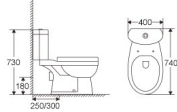

ML107

Siphonic One-piece Toilet
 Size: 685x355x775mm
 S-trap: 250/300/400mm roughing-in
 P-trap: 180mm roughing-in

ML107

Siphonic One-piece Toilet
 Size: 685x355x775mm
 S-trap: 250/300/400mm roughing-in
 P-trap: 180mm roughing-in

COLORFUL BATHROOM SET

PERSONALIZED DESIGN
 PERFECT MATCH AND ENJOY LIFE

RIMLESS

CLEAN NO SPLASHING

360 ° SUPER WHIRLPOOL
EFFICIENT FLUSHING SYSTEM

MT001

Washdown Two-Piece Toilet
 Size:740x400x730mm
 S-trap:250/300mm roughing-in
 P-trap:180mm roughing-in

MT002

Two-Piece Toilet
 Size:690x405x825mm
 S-trap:250/300mm roughing-in
 P-trap:180mm roughing-in

MT024

Siphonic Two-Piece Toilet
 Size:650x390x745mm
 S-trap:300mm roughing-in

MT026

Two-Piece Toilet
 Size:640x360x790mm
 P-trap:180mm roughing-in