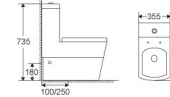

ML003

Siphonic One-piece Toilet
Size:715x410x715mm
S-trap:300mm roughing-in

ML004

Washdown One-piece Toilet
Size:710x370x660mm
S-trap:250/300mm roughing-in
P-trap:180mm roughing-in

ML006

Siphonic One-piece Toilet
Size:700x375x720mm
S-trap:300mm roughing-in

ML007

Siphonic One-piece Toilet
Size:630x350x720mm
S-trap:300mm roughing-in

ML008

Siphonic One-piece Toilet
Size:680x360x720mm
S-trap:300mm roughing-in

ML019

Siphonic One-piece Toilet
 Size: 740x400x760mm
 S-trap: 250/300mm roughing-in
 P-trap: 180mm roughing-in

ML021

Siphonic One-piece Toilet
 Size: 645x355x735mm
 S-trap: 300mm roughing-in

ML036

Washdown One-piece Toilet
 Size: 645x355x735mm
 S-trap: 100/250mm roughing-in
 P-trap: 180mm roughing-in

ML045

Siphonic One-piece Toilet
 Size: 710x370x740mm
 S-trap: 300mm roughing-in