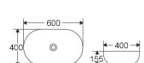

BA038

Art basin
Size:480x370x135mm
Above counter mouting

G342

Art basin
Size:500x395x145mm
Above counter mouting

G351

Art basin
Size:600x400x155mm
Above counter mouting

G368

Art basin
Size:460x460x155mm
Above counter mouting