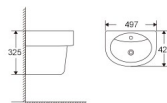

BT003

Hanging basin
Size:558x493x375mm
Installation:Wall Mounting

BT006

Hanging basin
Size:530x460x340mm
Installation:Wall Mounting

BT009

Hanging basin
Size:550x460x365mm
Installation:Wall Mounting

BT014

Hanging basin
Size:497x427x325mm
Installation:Wall Mounting

BT016

Hanging basin
Size:450x450x380mm
Installation:Wall Mounting

BT017

Hanging basin
Size:500x434x402mm
Installation:Wall Mounting

MH001

Hanging basin
Size:555x435x510mm
Installation:Wall Mounting

MH008

Hanging basin
Size:640x470x490mm
Installation:Wall Mounting