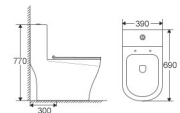

UTMOST
ELEGANCE
CREATE
PERFECTION

ML106
One-Piece Toilet

Flushing System | Siphonic
Size | 690x390x770mm
S-trap | 300mm

ML106
Siphonic One-piece Toilet
Size:690x390x770mm
S-trap:300mm roughing-in

ML106
Siphonic One-piece Toilet
Size:690x390x770mm
S-trap:300mm roughing-in

ML106
Siphonic One-piece Toilet
Size:690x390x770mm
S-trap:300mm roughing-in

ML106
Siphonic One-piece Toilet
Size:690x390x770mm
S-trap:300mm roughing-in

ML106
Siphonic One-piece Toilet
Size:690x390x770mm
S-trap:300mm roughing-in