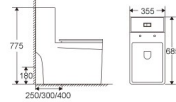

ML106
Siphonic One-piece Toilet
Size:690x390x770mm
S-trap:300mm roughing-in

ML106
Siphonic One-piece Toilet
Size:690x390x770mm
S-trap:300mm roughing-in

ML106
Siphonic One-piece Toilet
Size:690x390x770mm
S-trap:300mm roughing-in

ML107

Siphonic One-piece Toilet
 Size: 685x355x775mm
 S-trap: 250/300/400mm roughing-in
 P-trap: 180mm roughing-in

ML107

Siphonic One-piece Toilet
 Size: 685x355x775mm
 S-trap: 250/300/400mm roughing-in
 P-trap: 180mm roughing-in