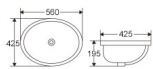

Above counter basin
Size:515x455x185mm
Under counter mouting

Above counter basin
Size:550x470x210mm
Under counter mouting

Above counter basin
Size:560x425x200mm
Under counter mouting

BH3455

BATH TIME

Heal the tiredness of a day and welcome each new morning with a new look

This is not just a simple rinse, but a more comfortable moment

The design is more outstanding and the functions are more abundant, so that you can relax your body and mind during this pleasant time