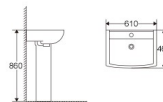

Floor mounted basin
Size:610x460x860mm
Installation:Fixing to wall with back

MP128