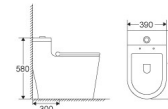

ML150

Siphonic One-piece Toilet
Size: 666x385x700mm
S-trap: 300mm roughing-in

ML103

Siphonic One-piece Toilet
Size: 690x390x730mm
S-trap: 300mm roughing-in

ML111

Siphonic One-piece Toilet
Size: 700x390x760mm
S-trap: 300mm roughing-in

ML170

Siphonic One-piece Toilet
Size: 675x390x755mm
S-trap: 300mm roughing-in

ML190

Siphonic One-piece Toilet
Size: 650x380x765mm
S-trap: 300mm roughing-in

ML112

Siphonic One-piece Toilet
Size: 680x360x700mm
S-trap: 300mm roughing-in

ML113

Siphonic One-piece Toilet
Size: 680x390x770mm
S-trap: 300mm roughing-in

ML845

Siphonic One-piece Toilet
Size: 700x390x580mm
S-trap: 300mm roughing-in

ML852

Siphonic One-piece Toilet
Size: 680x380x765mm
S-trap: 300mm roughing-in