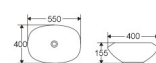

BA105

Art basin
Size:550x400x155mm
Above counter mouting