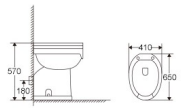

MT008

Washdown Two-Piece Toilet
 Size:670x390x815mm
 S-trap:250/300mm roughing-in
 P-trap:180mm roughing-in

MT011

Two-Piece Toilet
 Size:650x360x780mm
 S-trap:250mm roughing-in

MT012

Two-Piece Toilet
 Size:640x365x830mm
 S-trap:250mm roughing-in
 P-trap:180mm roughing-in

MT022

Washdown Two-Piece Toilet
 Size:700x380x790mm
 S-trap:250mm roughing-in
 P-trap:180mm roughing-in

MT028

Rimless Two-Piece Toilet
 Size:650x340x770mm
 S-trap:250mm roughing-in
 P-trap:180mm roughing-in

MT019

Two-Piece Toilet
 Size:615x370x825mm
 P-trap:180mm roughing-in

MT021

Two-Piece Toilet
 Size:760x370x770mm
 S-trap:250mm roughing-in
 P-trap:180mm roughing-in

MT029

Washdown Two-Piece Toilet
 Size:640x350x840mm
 S-trap:250mm roughing-in
 P-trap:180mm roughing-in

ED001

Washdown Two-Piece Toilet
 Size:650x410x570mm
 P-trap:180mm roughing-in

almanit RIMLESS DESIGN

In order to improve the health and cleanliness of toilets, we provide a solution to ensure high strength and high efficiency washing.