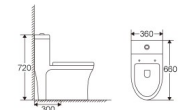

SLIM DESIGN

ML112-01U

HN001

Tornado flushing One-piece Toilet
Size:660x340x670mm
S-trap:300mm roughing-in

HN002

Siphonic One-piece Toilet
Size:730x385x650mm
S-trap:300mm roughing-in

HN003

Siphonic One-piece Toilet
Size:680x410x580mm
S-trap:300mm roughing-in

ML003

Siphonic One-piece Toilet
Size:715x410x715mm
S-trap:300mm roughing-in

ML004

Washdown One-piece Toilet
Size:710x370x660mm
S-trap:250/300mm roughing-in
P-trap:180mm roughing-in

ML006

Siphonic One-piece Toilet
Size:700x375x720mm
S-trap:300mm roughing-in

ML007

Siphonic One-piece Toilet
Size:630x350x720mm
S-trap:300mm roughing-in

ML008

Siphonic One-piece Toilet
Size:680x360x720mm
S-trap:300mm roughing-in

ML019

Siphonic One-piece Toilet
 Size: 740x400x760mm
 S-trap: 250/300mm roughing-in
 P-trap: 180mm roughing-in