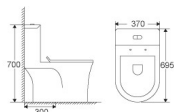

ML027

Siphonic One-piece Toilet
Size: 695x370x700mm
S-trap:300mm roughing-in