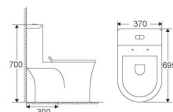

G1053

Floor mounted basin
Size:400x400x830mm
Installation:Fixing to wall with back

ML027

Siphonic One-piece Toilet
Size: 695x370x700mm
S-trap:300mm roughing-in

ML027

Siphonic One-piece Toilet
Size: 695x370x700mm
S-trap:300mm roughing-in

ML027

Siphonic One-piece Toilet
Size: 695x370x700mm
S-trap:300mm roughing-in

ML027

Siphonic One-piece Toilet
Size: 695x370x700mm
S-trap:300mm roughing-in

ML027

Siphonic One-piece Toilet
Size: 695x370x700mm
S-trap:300mm roughing-in