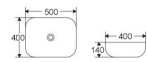

BU501

Urinal
Size:360x265x495mm
Installation:Wall Mounting

BU504

Urinal
Size:360x245x520mm
Installation:Wall Mounting

BU506

Urinal
Size:295x350x680mm
Installation:Wall Mounting

502

Art basin
Size:500x400x140mm
Above counter mouting