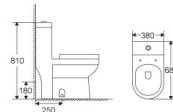

ML027

Siphonic One-piece Toilet
Size: 695x370x700mm
S-trap:300mm roughing-in

ML027

Siphonic One-piece Toilet
Size: 695x370x700mm
S-trap:300mm roughing-in

ML027

Siphonic One-piece Toilet
Size: 695x370x700mm
S-trap:300mm roughing-in

ML027

Siphonic One-piece Toilet
Size: 695x370x700mm
S-trap:300mm roughing-in

ML049

Siphonic One-piece Toilet
Size: 685x380x810mm
S-trap:250mm roughing-in
P-trap:180mm roughing-in

ML049

Siphonic One-piece Toilet
Size: 685x380x810mm
S-trap:250mm roughing-in
P-trap:180mm roughing-in