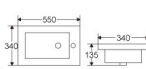

Above counter basin
Size:515x455x185mm
Under counter mouting

Above counter basin
Size:550x470x210mm
Under counter mouting

Above counter basin
Size:560x425x200mm
Under counter mouting

BH3456

BATH TIME

Heal the tiredness of a day and welcome each new morning with a new look

This is not just a simple rinse, but a more comfortable moment

The design is more outstanding and the functions are more abundant, so that you can relax your body and mind during this pleasant time