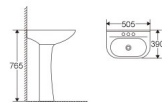

Floor mounted basin
Size:505x390x765mm
Installation:Fixing to wall with back

BU003