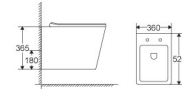

BF020

Wall-hung toilet
Flushing System: Rimless
Size: 520x360x365mm
P-trap: 180mm roughing-in
Installation: Wall Mounting