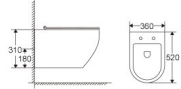

BF014

Wall-hung toilet
Flushing System: Rimless
Size: 520x360x310mm
P-trap: 180mm roughing-in
Installation: Wall Mounting

BF014

Wall-hung toilet
Flushing System: Rimless
Size: 520x360x310mm
P-trap: 180mm roughing-in
Installation: Wall Mounting