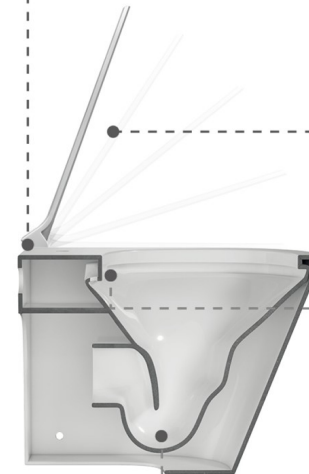

almanit RIMLESS DESIGN

In order to improve the health and cleanliness of toilets, we provide a solution to ensure high strength and high efficiency washing.

We eliminated the design of the prominent edge of the toilet, so that the inner surface of the toilet is completely visible, there is no washing edge that can hide bacteria, dirt, bacteria, sediment is difficult to accumulate, save time and care, ensure that water is evenly distributed on the whole surface, so that cleaning is simpler.

EASY TO INSTALL

The new quick-release device allows to take the toilet seat off in a simple manner, making it easier to clean.

SOFT CLOSE

Thermosetting seat cover with soft closing system.

FLUSHING

Arranged water distribution holes bring triple instantaneous flushing, flushing without leaving marks, sewage smoothly without blocking.

SEWER GLAZING

The immer pipe is glazed, smooth and easy to clean, and can keep clean for a long time.

INCREASE PIPELING

Widening the design of pipeline is helpful for smoothly discharging dirt without blocking for a long time.