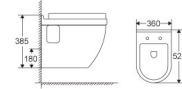

BF010

Wall-hung toilet
Size: 525x360x385mm
P-trap: 180mm roughing-in
Installation: Wall Mounting