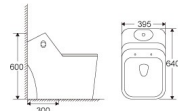

ML035

Siphonic One-piece Toilet
 Size: 700x380x740mm
 S-trap: 250mm roughing-in
 P-trap: 180mm roughing-in

ML057

Siphonic One-piece Toilet
 Size: 720x370x780mm
 S-trap: 300mm roughing-in

ML058

Washdown One-piece Toilet
 Size: 520x290x515mm
 S-trap: 200/300mm roughing-in

ML077

Siphonic One-piece Toilet
Size:650x365x760mm
S-trap:300mm roughing-in

ML079

Siphonic One-piece Toilet
Size:660x370x755mm
S-trap:300mm roughing-in

ML081

Siphonic One-piece Toilet
Size:700x375x800mm
S-trap:300mm roughing-in

ML086

Siphonic One-piece Toilet
Size:640x395x600mm
S-trap:300mm roughing-in

ML091

Siphonic One-piece Toilet
Size:690x370x800mm
S-trap:300mm roughing-in

ML094

Siphonic One-piece Toilet
Size:830x380x690mm
S-trap:300mm roughing-in