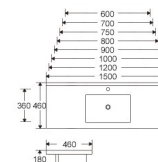

Cabinet basin
Above cabinet mounting
BH3660 Size:600x360x180mm
BH4660 Size:600x460x180mm
BH4670 Size:700x460x180mm
BH4675 Size:750x460x180mm
BH4680 Size:800x460x180mm
BH4690 Size:900x460x180mm
BH4610 Size:1000x460x180mm
BH4612 Size:1200x460x180mm
BH4615 Size:1500x460x180mm