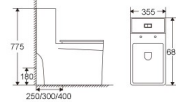

ML107

Siphonic One-piece Toilet
Size: 685x355x775mm
S-trap: 250/300/400mm roughing-in
P-trap: 180mm roughing-in