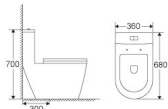

ML150

Siphonic One-piece Toilet
Size: 666x385x700mm
S-trap: 300mm roughing-in

ML103

Siphonic One-piece Toilet
Size: 690x390x730mm
S-trap: 300mm roughing-in

ML111

Siphonic One-piece Toilet
Size: 700x390x760mm
S-trap: 300mm roughing-in

ML170

Siphonic One-piece Toilet
Size: 675x390x755mm
S-trap: 300mm roughing-in

ML190

Siphonic One-piece Toilet
Size: 650x380x765mm
S-trap: 300mm roughing-in

ML112

Siphonic One-piece Toilet
Size: 680x360x700mm
S-trap: 300mm roughing-in

ML113

Siphonic One-piece Toilet
Size: 680x390x770mm
S-trap: 300mm roughing-in

ML845

Siphonic One-piece Toilet
Size: 700x390x580mm
S-trap: 300mm roughing-in

ML852

Siphonic One-piece Toilet
Size: 680x380x765mm
S-trap: 300mm roughing-in