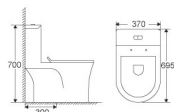

ML027

Siphonic One-piece Toilet
Size: 695x370x700mm
S-trap:300mm roughing-in

ML027

Siphonic One-piece Toilet
Size: 695x370x700mm
S-trap:300mm roughing-in

ML027

Siphonic One-piece Toilet
Size: 695x370x700mm
S-trap:300mm roughing-in

ML027

Siphonic One-piece Toilet
Size: 695x370x700mm
S-trap:300mm roughing-in

ML049

Siphonic One-piece Toilet
Size: 685x380x810mm
S-trap:250mm roughing-in
P-trap:180mm roughing-in

ML049

Siphonic One-piece Toilet
Size: 685x380x810mm
S-trap:250mm roughing-in
P-trap:180mm roughing-in