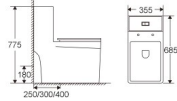

ML107

Siphonic One-piece Toilet
 Size: 685x355x775mm
 S-trap: 250/300/400mm roughing-in
 P-trap: 180mm roughing-in

ML107

Siphonic One-piece Toilet
 Size: 685x355x775mm
 S-trap: 250/300/400mm roughing-in
 P-trap: 180mm roughing-in