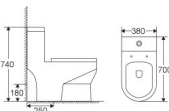

ML052

Washdown One-piece Toilet
 Size: 690x360x825mm
 S-trap: 250mm roughing-in
 P-trap: 180mm roughing-in

ML027

Siphonic One-piece Toilet
 Size: 695x370x700mm
 S-trap: 300mm roughing-in

ML030

Siphonic One-piece Toilet
 Size: 710x360x780mm
 S-trap: 300mm roughing-in

ML053

Siphonic One-piece Toilet
 Size: 750x425x770mm
 S-trap: 300mm roughing-in
 P-trap: 180mm roughing-in

ML056

Siphonic One-piece Toilet
 Size: 780x470x820mm
 S-trap: 300mm roughing-in

ML032

Siphonic One-piece Toilet
 Size: 655x390x780mm
 S-trap: 300mm roughing-in

ML035

Siphonic One-piece Toilet
 Size: 700x380x740mm
 S-trap: 250mm roughing-in
 P-trap: 180mm roughing-in

ML057

Siphonic One-piece Toilet
 Size: 720x370x780mm
 S-trap: 300mm roughing-in

ML058

Washdown One-piece Toilet
 Size: 520x290x515mm
 S-trap: 200/300mm roughing-in