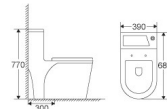

ML113

Siphonic One-piece Toilet
Size: 680x390x770mm
S-trap: 300mm roughing-in