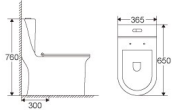

ML053

Siphonic One-piece Toilet
 Size: 750x425x770mm
 S-trap: 300mm roughing-in
 P-trap: 180mm roughing-in

ML056

Siphonic One-piece Toilet
 Size: 780x470x820mm
 S-trap: 300mm roughing-in

ML032

Siphonic One-piece Toilet
 Size: 655x390x780mm
 S-trap: 300mm roughing-in

ML035

Siphonic One-piece Toilet
 Size: 700x380x740mm
 S-trap: 250mm roughing-in
 P-trap: 180mm roughing-in

ML057

Siphonic One-piece Toilet
 Size: 720x370x780mm
 S-trap: 300mm roughing-in

ML058

Washdown One-piece Toilet
 Size: 520x290x515mm
 S-trap: 200/300mm roughing-in

ML077

Siphonic One-piece Toilet
Size:650x365x760mm
S-trap:300mm roughing-in

ML079

Siphonic One-piece Toilet
Size:660x370x755mm
S-trap:300mm roughing-in

ML081

Siphonic One-piece Toilet
Size:700x375x800mm
S-trap:300mm roughing-in