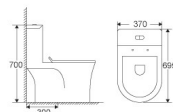

ML027

Siphonic One-piece Toilet
Size: 695x370x700mm
S-trap:300mm roughing-in

ML027

Siphonic One-piece Toilet
Size: 695x370x700mm
S-trap:300mm roughing-in

ML027

Siphonic One-piece Toilet
Size: 695x370x700mm
S-trap:300mm roughing-in

ML027

Siphonic One-piece Toilet
Size: 695x370x700mm
S-trap:300mm roughing-in

ML049

Siphonic One-piece Toilet
Size: 685x380x810mm
S-trap:250mm roughing-in
P-trap:180mm roughing-in

ML049

Siphonic One-piece Toilet
Size: 685x380x810mm
S-trap:250mm roughing-in
P-trap:180mm roughing-in