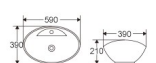

BA060

Art basin
Size:590x390x210mm
Above counter mouting