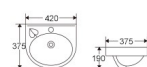

BA612

Art basin
Size:420x375x190mm
Installation:Wall Mounting