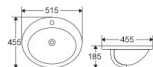

Above counter basin
Size:515x455x185mm
Under counter mouting

BC003

Above counter basin
Size:550x470x210mm
Under counter mouting

Above counter basin
Size:560x425x200mm
Under counter mouting

BATH TIME

Heal the tiredness of a day and welcome each new morning with a new look

This is not just a simple rinse, but a more comfortable moment

The design is more outstanding and the functions are more abundant, so that you can relax your body and mind during this pleasant time