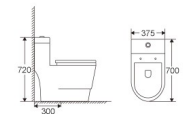

ML003

Siphonic One-piece Toilet
Size:715x410x715mm
S-trap:300mm roughing-in

ML004

Washdown One-piece Toilet
Size:710x370x660mm
S-trap:250/300mm roughing-in
P-trap:180mm roughing-in

ML006

Siphonic One-piece Toilet
Size:700x375x720mm
S-trap:300mm roughing-in

ML007

Siphonic One-piece Toilet
Size:630x350x720mm
S-trap:300mm roughing-in

ML008

Siphonic One-piece Toilet
Size:680x360x720mm
S-trap:300mm roughing-in

ML019

Siphonic One-piece Toilet
 Size: 740x400x760mm
 S-trap: 250/300mm roughing-in
 P-trap: 180mm roughing-in